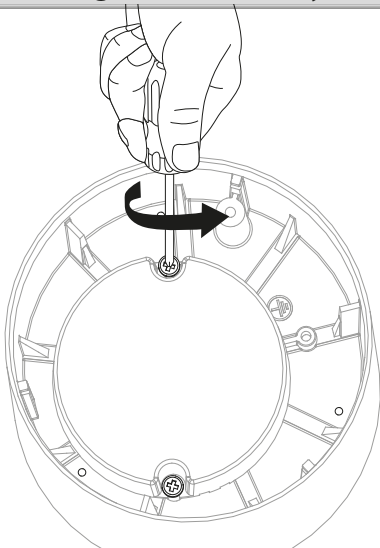

19  
kWh/1000h

2019/2015

CITIZEN ELECTRONICS CO., LTD.  
CLU038-1206C4-403H5M3-F1

19  
kWh/1000h

2019/2015

LED light source

LED control gear disassembly

LED control gear