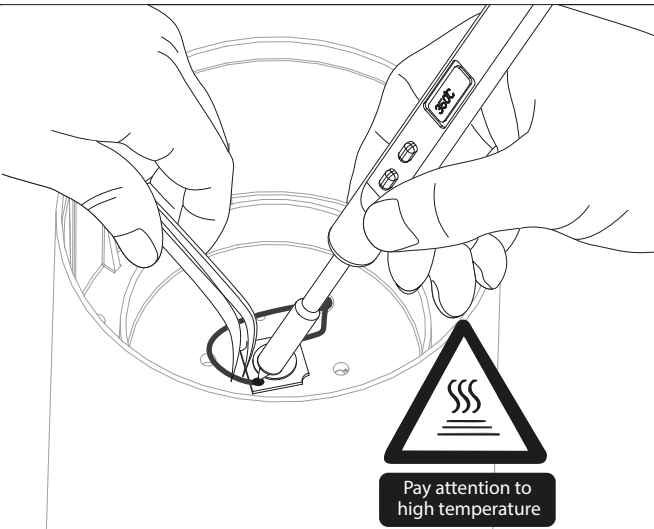

19  
kWh/1000h

2019/2015

CITIZEN ELECTRONICS CO., LTD.  
CLU038-1206C4-403H5M3-F1

19  
kWh/1000h

2019/2015

LED light source

LED control gear disassembly

LED control gear