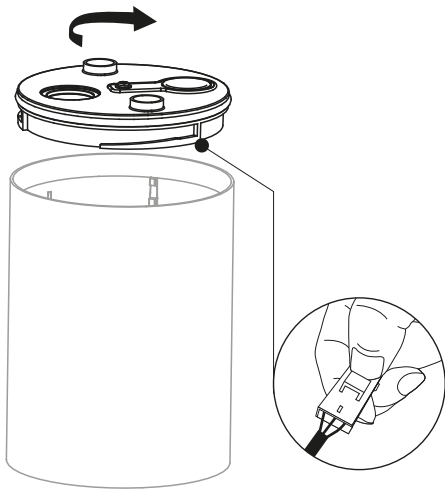

19  
kWh/1000h

2019/2015

CITIZEN ELECTRONICS CO., LTD.  
CLU038-1206C4-403H5M3-F1

19  
kWh/1000h

2019/2015

LED light source

LED control gear disassembly

LED control gear