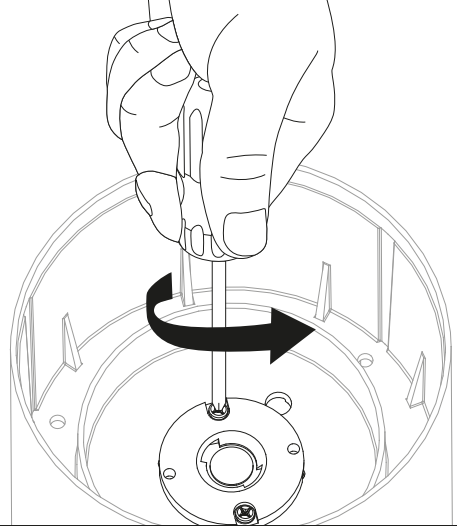

19  
kWh/1000h

2019/2015

CITIZEN ELECTRONICS CO., LTD.  
CLU038-1206C4-403H5M3-F1

19  
kWh/1000h

2019/2015

LED light source

LED control gear disassembly

LED control gear