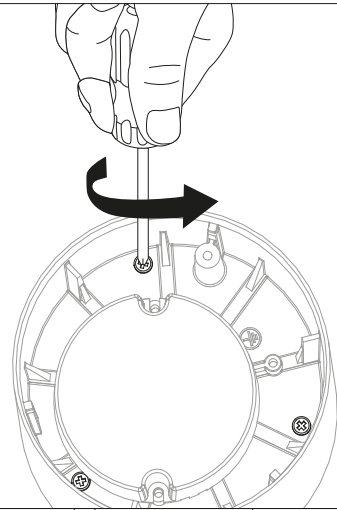

19  
kWh/1000h

2019/2015

CITIZEN ELECTRONICS CO., LTD.  
CLU038-1206C4-403H5M3-F1

19  
kWh/1000h

2019/2015

LED light source

LED control gear disassembly

LED control gear