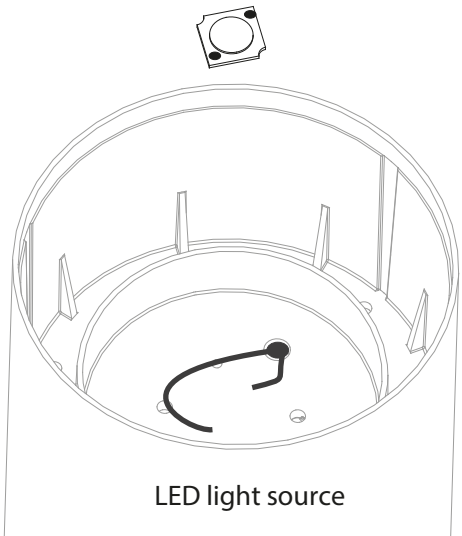

19  
kWh/1000h

2019/2015

CITIZEN ELECTRONICS CO., LTD.  
CLU038-1206C4-403H5M3-F1

19  
kWh/1000h

2019/2015

LED light source

LED control gear disassembly

LED control gear