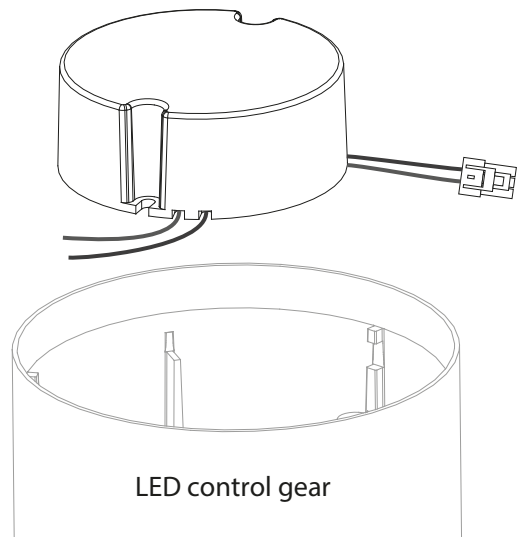

19  
kWh/1000h

2019/2015

CITIZEN ELECTRONICS CO., LTD.  
CLU038-1206C4-403H5M3-F1

19  
kWh/1000h

2019/2015

LED light source

LED control gear disassembly

LED control gear