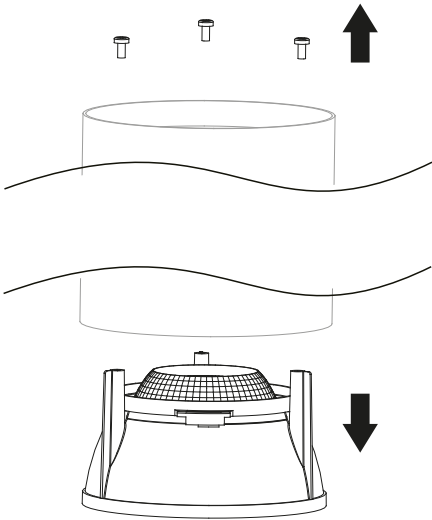

19  
kWh/1000h

2019/2015

CITIZEN ELECTRONICS CO., LTD.  
CLU038-1206C4-403H5M3-F1

19  
kWh/1000h

2019/2015

LED light source

LED control gear disassembly

LED control gear