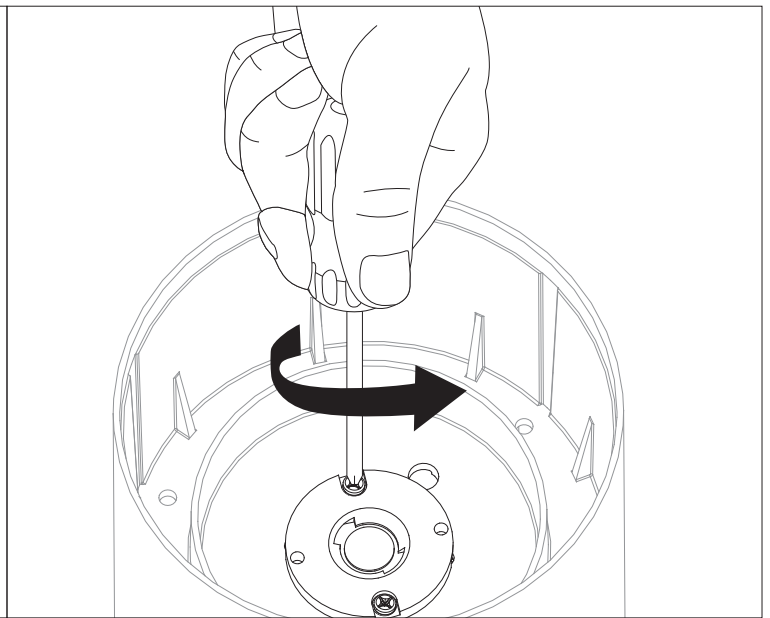

CITIZEN ELECTRONICS CO., LTD.
CLU038-1206C4-303H5M3-F1

19
kWh/1000h

2019/2015

CITIZEN ELECTRONICS CO., LTD.
CLU038-1206C4-403H5M3-F1

19
kWh/1000h

2019/2015

LED control gear disassembly