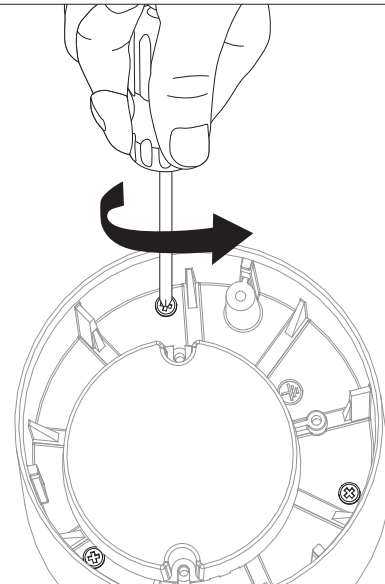

CITIZEN ELECTRONICS CO., LTD.
CLU038-1206C4-303H5M3-F1

19
kWh/1000h

2019/2015

CITIZEN ELECTRONICS CO., LTD.
CLU038-1206C4-403H5M3-F1

19
kWh/1000h

2019/2015

LED control gear disassembly