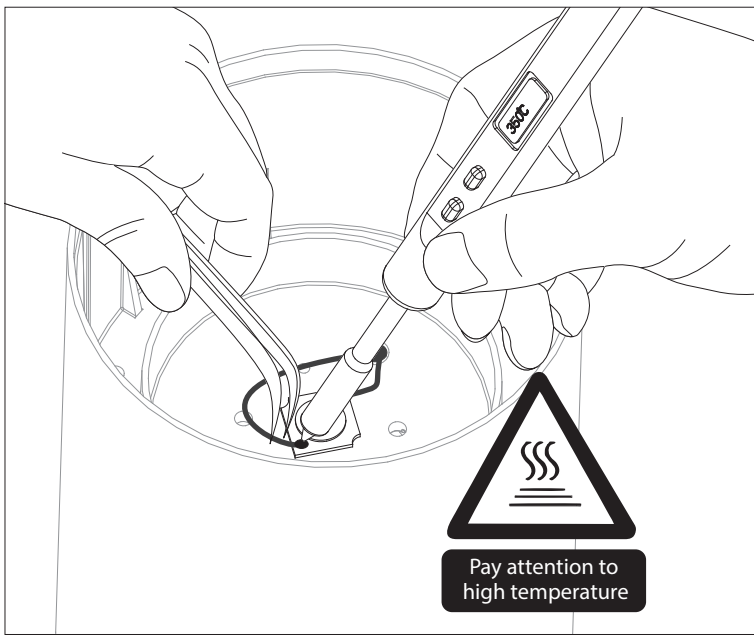

CITIZEN ELECTRONICS CO., LTD.
CLU038-1206C4-303H5M3-F1

19
kWh/1000h

2019/2015

CITIZEN ELECTRONICS CO., LTD.
CLU038-1206C4-403H5M3-F1

19
kWh/1000h

2019/2015

LED control gear disassembly