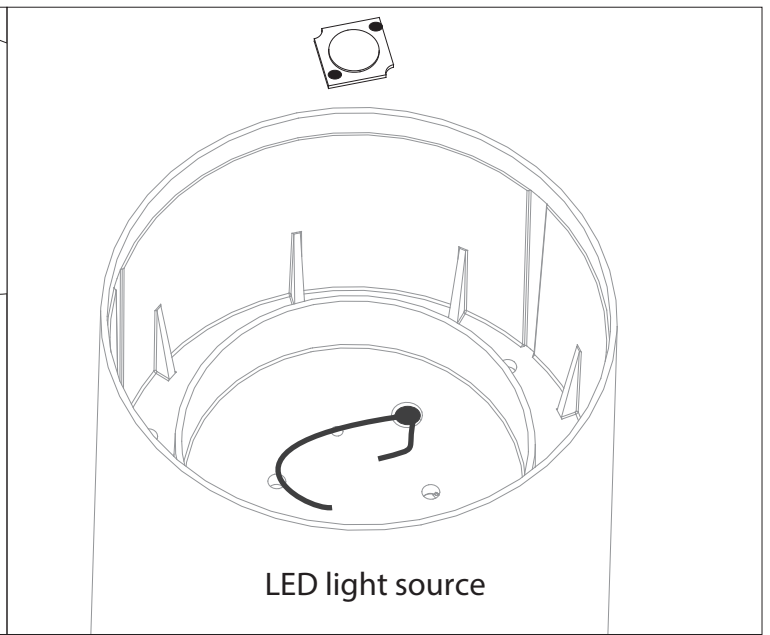

CITIZEN ELECTRONICS CO., LTD.
CLU038-1206C4-303H5M3-F1

19
kWh/1000h

2019/2015

CITIZEN ELECTRONICS CO., LTD.
CLU038-1206C4-403H5M3-F1

19
kWh/1000h

2019/2015

LED control gear disassembly