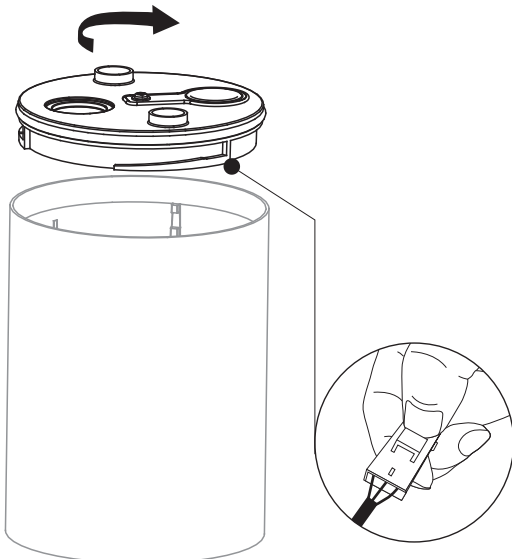

CITIZEN ELECTRONICS CO., LTD.
CLU038-1206C4-303H5M3-F1

19
kWh/1000h

2019/2015

CITIZEN ELECTRONICS CO., LTD.
CLU038-1206C4-403H5M3-F1

19
kWh/1000h

2019/2015

LED control gear disassembly