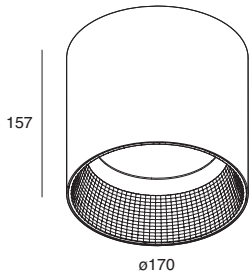

TIN 32W

NR. SORGENTI
NR. LIGHT SOURCES

3000K

3000K