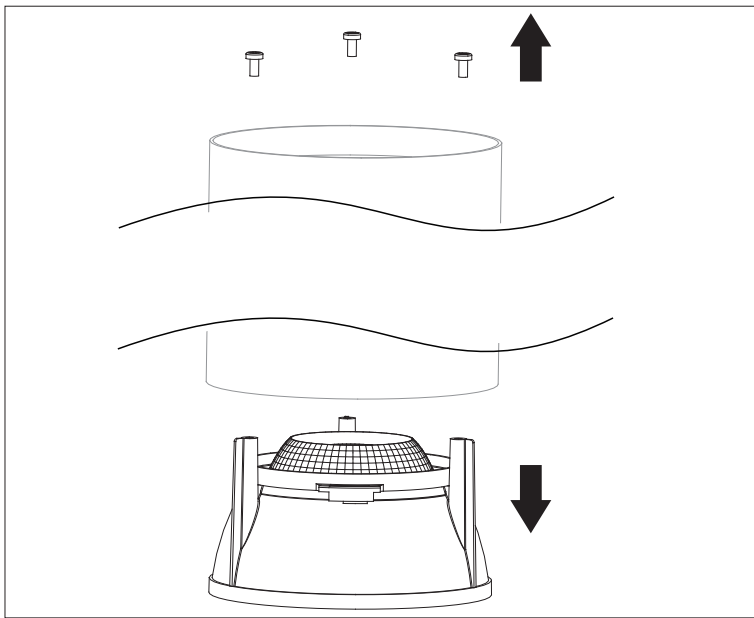

CITIZEN ELECTRONICS CO., LTD.
CLU038-1206C4-303H5M3-F1

19
kWh/1000h

2019/2015

CITIZEN ELECTRONICS CO., LTD.
CLU038-1206C4-403H5M3-F1

19
kWh/1000h

2019/2015

LED control gear disassembly