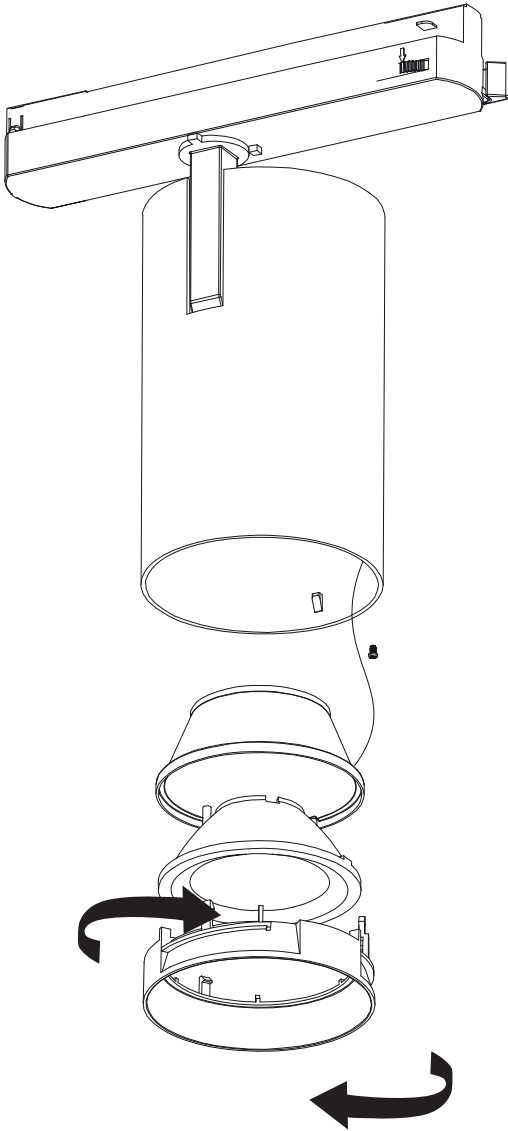

Luminus Devices
CXM-14-30-90-36-AC40-F5-2

24
kWh/1000h

2019/2015

Luminus Devices
CXM-14-40-90-36-AC40-F5-2

24
kWh/1000h

2019/2015

LIGHT SOURCE