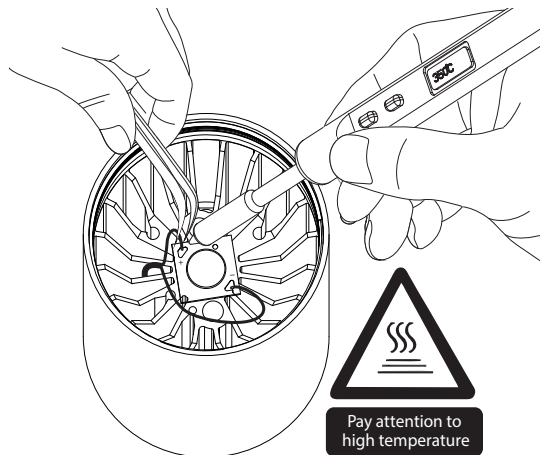

Luminus Devices
CXM-14-30-90-36-AC40-F5-2

24
kWh/1000h

2019/2015

Luminus Devices
CXM-14-40-90-36-AC40-F5-2

24
kWh/1000h

2019/2015

LIGHT SOURCE