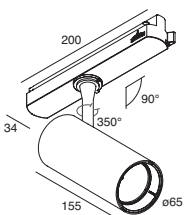

1

DALÌ 40W

NR. SORGENTI
NR. LIGHT SOURCES

3000K

4000K

 Luminus Devices CXM-14-30-90-36-AC40-F5-2	 Luminus Devices CXM-14-40-90-36-AC40-F5-2
24 kWh/1000h	24 kWh/1000h
2019/2015	2019/2015