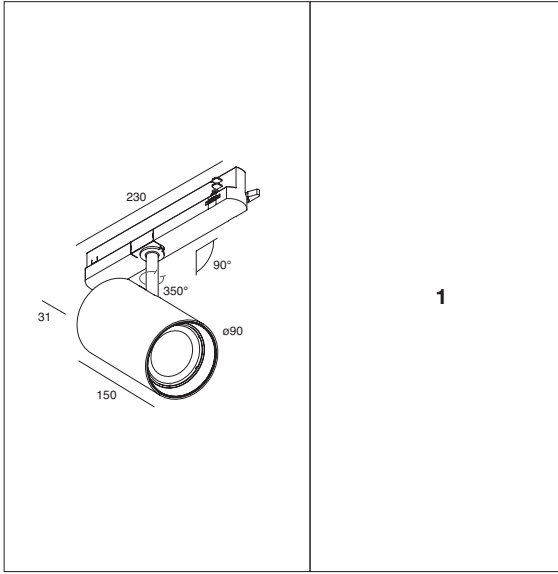

1

DALÌ 40W

NR. SORGENTI
NR. LIGHT SOURCES

3000K

4000K

 Luminus Devices CXM-14-30-90-36-AC40-F5-2	 Luminus Devices CXM-14-40-90-36-AC40-F5-2
24 kWh/1000h	24 kWh/1000h
2019/2015	2019/2015