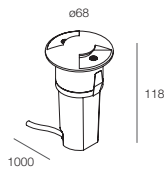

novalux

ITALIAN LIGHTING DESIGN SINCE 1948

AZIMUT

NR. SORGENTI
NR. LIGHT SOURCES

3000K

1

NOVALUX srl

442500203