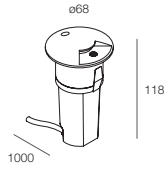

novalux

ITALIAN LIGHTING DESIGN SINCE 1948

AZIMUT

NR. SORGENTI
NR. LIGHT SOURCES

3000K

1

NOVALUX srl

442500203