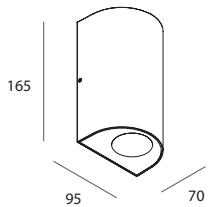

SOAP NEW

Applique IP65 monoemissione o biemissione per sorgenti LED a tensione di rete PAR16 GU10. Lampade (max 16W) non incluse con dimensioni consigliate D= 50mm H= 60mm max. Corpo in pressofusione di alluminio verniciata a polvere di colore antracite e vetri di protezione serigrafati.

IP65 single emission or biemission wall light for PAR16 GU10 mains voltage LED sources. Lamps (max 16W) not included with recommended dimensions D= 50mm H= 60mm max. Body in die-cast aluminium powder-coated anthracite and screen-printed protective glass.

SOAP L

EMISSION	POWER (max)	Connection	
Single	16W	GU10	110003.94
Double	16W	GU10	110004.94

SOAP R

EMISSION	POWER (max)	Connection	
Single	16W	GU10	110001.94
Double	16W	GU10	110002.94