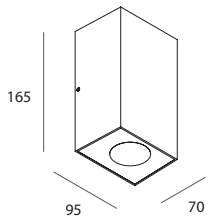

SOAP NEW

Applique IP65 monoemissione o biemissione per sorgenti LED a tensione di rete PAR16 GU10. Lampade (max 16W) non incluse con dimensioni consigliate D= 50mm H= 60mm max. Corpo in pressofusione di alluminio verniciata a polvere di colore antracite e vetri di protezione serigrafati.

IP65 single emission or biemission wall light for PAR16 GU10 mains voltage LED sources. Lamps (max 16W) not included with recommended dimensions D= 50mm H= 60mm max. Body in die-cast aluminium powder-coated anthracite and screen-printed protective glass.

SOAP L

EMISSION	POWER (max)	Connection	
Single	16W	GU10	110003.94
Double	16W	GU10	110004.94

SOAP R

EMISSION	POWER (max)	Connection	
Single	16W	GU10	110001.94
Double	16W	GU10	110002.94