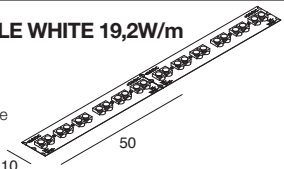

CODE	LED COLOUR	POWER	FLUX/m	L (mm)	IP	CRI
102109.99	3000K/5700K	19,2 W/m	1906	5000	20	90

STRIP LED BENDABLE 10W/m

SMD 2835 (72 LED/m)

Biadesivo - sezionabile
ogni 85 mm (6 LED)

Bihadesivo - cuttable
every 85 mm (6 LED)