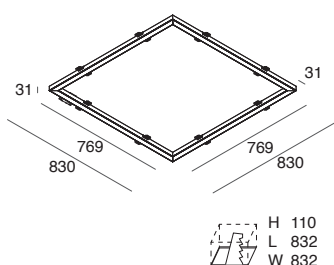

P-30 READY QUADRATO

INCASSO
per cartongesso di spessore 12,5 mm
Alimentatore elettronico incluso

P-30 READY SQUARE

RECESSED MOUNTED
for 12,5 mm plasterboard
Electronic driver included

2700K

L (mm)	POWER	FLUX	CODE	☐
830x830	32W	3248 lm	1058C8.__	01

3000K

L (mm)	POWER	FLUX	CODE	☐
830x830	32W	3456 lm	103351.__	01

4000K

L (mm)	POWER	FLUX	CODE	☐
830x830	32W	3668 lm	103352.__	01