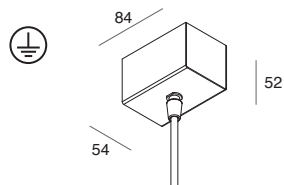

KIT DI ALIMENTAZIONE PER SOSPENSIONE

Rosone a plafone. Cavo con guaina in tinta per bianco o nero e trasparente per caffè e cappuccino.

POWER SUPPLY FOR SUSPENSION

Ceiling mounted canopy. Cable with matching sheath for white or black and transparent for caffè e cappuccino.

CODE ☐ ☐ ☐ ☐ L (mm) Cavo / Cable (mm²)

103320.__ **01 02 20 21** 1200 3x0,75