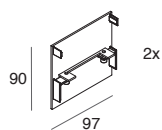

LUCKY MAXI

ACCESSORI
ACCESSORIES

TESTATE TERMINALI (2 pz.)

END CAPS (2 pcs)

CODE	☐	☒
106230.01		.02