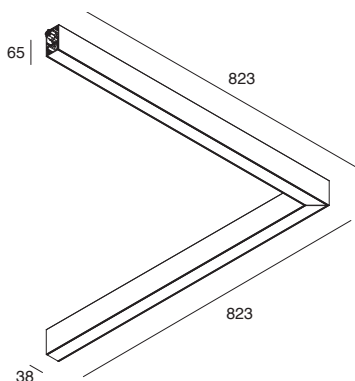

PROFILO LED ANGOLARE 90° 90° CORNER LED PROFILE

Schermo diffusore incluso.

Flush diffuser included.

L (mm)	POWER	FLUX	3000K					FLUX	4000K				
823x823	23W	2229 lm	103511._._	01	02	20	21	2292 lm	103512._._	01	02	20	21

DALI-PUSH

L (mm)	POWER	FLUX	3000K					FLUX	4000K				
823x823	23W	2229 lm	103518._._	01	02	20	21	2292 lm	103519._._	01	02	20	21