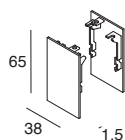

* Schermo 6,5m consigliato per installazioni in fila continua
6,5m screen recommended for continuous line installations

LUCKY MINI**ACCESSORI
ACCESSORIES**

TESTATE TERMINALI (2 pz.)

END CAPS (2 pcs)

CODE

103509. __ 01 02 20 21