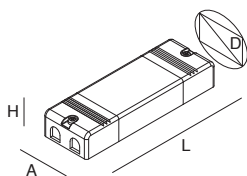

HALOS MINI APPLIQUE

ACCESSORI ACCESSORIES

ALIMENTATORE
ELETTRONICO
220-240V 50/60Hz

ELECTRONIC DRIVER
220-240V 50/60Hz

CODE	VERSION	D (mm)	A (mm)	H (mm)	L (mm)
* 107324.99	482 mm	54	44	30	147

DALI-PUSH

CODE	VERSION	D (mm)	A (mm)	H (mm)	L (mm)
107325.99	482 mm	86	80	30	124