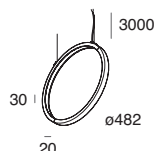

HALOS MINI VERTICALE

Profilo LED circolare per installazione a sospensione verticale ad emissione di luce diffusa interna. Corpo in estruso di alluminio e rosone in acciaio verniciato a polvere, schermi diffusori in PMMA opale. Disponibili rosone con alimentazione integrata oppure rosone per alimentazione remota. Alimentatore elettronico 220-240V 50/60Hz disponibile anche DALI/PUSH.

Circular LED profile for vertical suspension installation with internal diffused light emission. Extruded aluminum body and powder-coated steel canopies, opal PMMA diffuser screens. Canopies with integrated power supply or for remote power supply are available. Electronic driver 220-240V 50/60Hz also available DALI/PUSH.

Per dettagli sui colori fare riferimento alla seconda di copertina.
For details on the colors refer to the second cover.

HALOS MINI VERTICALE 482

2 cavi di sospensione L. 3000 mm e cavo di alimentazione inclusi (2x0,5mmq per bianco e nero o 2x0,75 mmq trasparente per gli altri colori).
Rosone per alimentazione remota o integrata da ordinare a parte.

2 suspension cables L. 3000 mm and power cable included (2x0,5 mmq for white and black or 2x0,75mmq transparent for other colours).
Canopy for remote or integrated power supply to be ordered separately.

2700K

Ø (mm)	POWER	CODE	FLUX	FLUX	FLUX	FLUX	FLUX
482	24W	107338_	01 1331 lm	02 1131 lm	20 1131 lm	21 1131 lm	22 1197 lm

3000K

Ø (mm)	POWER	CODE	FLUX	FLUX	FLUX	FLUX	FLUX
482	24W	107339_	01 1435 lm	02 1219 lm	20 1219 lm	21 1219 lm	22 1291 lm

4000K

Ø (mm)	POWER	CODE	FLUX	FLUX	FLUX	FLUX	FLUX
482	24W	107340_	01 1472 lm	02 1251 lm	20 1251 lm	21 1251 lm	22 1324 lm