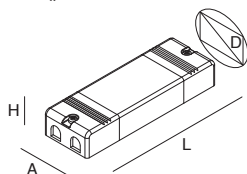

ALIMENTATORE ELETTRONICO
220-240V 50/60Hz

ELECTRONIC DRIVER
220-240V 50/60Hz

CODE	VERSION	D (mm)	A (mm)	H (mm)	L (mm)
* 107324.99		482 mm	54	44	30
105103.99		962 mm	91	85	31
105109.99		1440 mm	105	100	31

DALI-PUSH

CODE	VERSION	D (mm)	A (mm)	H (mm)	L (mm)
107325.99		482 mm	86	80	30
105104.99		962 mm	91	85	31
105110.99		1440 mm	105	100	31

HALOS MINI VERTICALE

**ACCESSORI PER INSTALLAZIONE CON ALIMENTAZIONE INTEGRATA
ACCESSORIES FOR INTEGRATED DRIVER MOUNTING**

ROSONE ALIMENTATATO
Alimentazione integrata.

FEED CANOPY
Integrated driver.

CODE	FLUX	FLUX	FLUX	FLUX	VERSION
107326_	01	02	20	21	22 482 mm - 962 mm - 1440 mm

DALI-PUSH

CODE	FLUX	FLUX	FLUX	FLUX	VERSION
107329_	01	02	20	21	22 482 mm
107330_	01	02	20	21	22 962 mm - 1440 mm