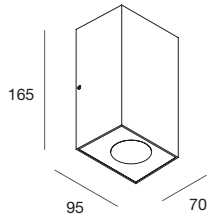

SOAP

Applique IP65 monoemissione o biemissione per sorgenti LED a tensione di rete PAR16 GU10. Lampade (max 16W) non incluse con dimensioni consigliate D= 50mm H= 60mm max. Corpo in pressofusione di alluminio verniciata a polvere di colore antracite e vetri di protezione serigrafati.

IP65 single emission or biemission wall light for PAR16 GU10 mains voltage LED sources. Lamps (max 16W) not included with recommended dimensions D= 50mm H= 60mm max. Body in die-cast aluminium powder-coated anthracite and screen-printed protective glass.

SOAP L

EMISSION	POWER (max)	Connection	
Single	8W	GU10	110003.94
Double	2x8W	GU10	110004.94

SOAP R

EMISSION	POWER (max)	Connection	
Single	8W	GU10	110001.94
Double	2x8W	GU10	110002.94