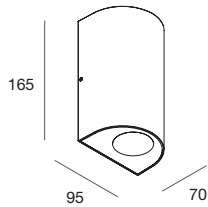

SOAP

Applique IP65 monoemissione o biemissione per sorgenti LED a tensione di rete PAR16 GU10. Lampade (max 16W) non incluse con dimensioni consigliate D= 50mm H= 60mm max. Corpo in pressofusione di alluminio verniciata a polvere di colore antracite e vetri di protezione serigrafati.

IP65 single emission or biemission wall light for PAR16 GU10 mains voltage LED sources. Lamps (max 16W) not included with recommended dimensions D= 50mm H= 60mm max. Body in die-cast aluminium powder-coated anthracite and screen-printed protective glass.

SOAP L

EMISSION	POWER (max)	Connection	
Single	8W	GU10	110003.94
Double	2x8W	GU10	110004.94

SOAP R

EMISSION	POWER (max)	Connection	
Single	8W	GU10	110001.94
Double	2x8W	GU10	110002.94