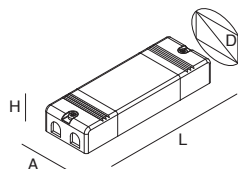

LED fixture for false ceiling recessed installation.  
Frame and dissipater made of die-casting aluminum alloy, white painted.  
Diffuser made of opal polycarbonate and clips made of harmonic steel, for fixing to the false ceiling of thickness up to 15 mm. Electronic driver included, to be placed next to the fixture.

## ACCESSORI ACCESSORIES

ADATTATORE PER SLIM TONDO 20W  
per installazione in foro da incasso  
240-250 mm, con molle.

CODE	D (mm)
<b>11814.01</b>	280

ADAPTOR FOR SLIM ROUND 20W  
For recessed installation hole  
240-250 mm, clips included.