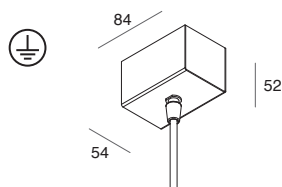

KIT DI ALIMENTAZIONE PER SOSPENSIONE

Rosone a plafone. Cavo con guaina in tinta per bianco o nero e trasparente per caffè e cappuccino.

POWER SUPPLY FOR SUSPENSION

Ceiling mounted canopy. Cable with matching sheath for white or black and transparent for caffè e cappuccino.

CODE □ ■ ■ ■ L (mm) Cavo / Cable (mm²)

103320._._ 01 02 20 21 1200 3x0,75