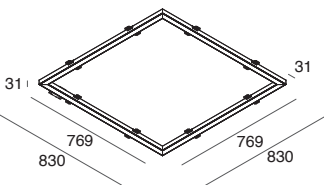

H 110
L 832
W 832

2700K

L (mm)	POWER	FLUX	CODE	☐
830x830	32W	3248 lm	1058C8._._	01

3000K

L (mm)	POWER	FLUX	CODE	☐
830x830	32W	3456 lm	103351._._	01

4000K

L (mm)	POWER	FLUX	CODE	☐
830x830	32W	3668 lm	103352._._	01

P-30 READY QUADRATO

INCASSO

per cartongesso di spessore 12,5 mm
Alimentatore elettronico incluso

P-30 READY SQUARE

RECESSED MOUNTED

for 12,5 mm plasterboard
Electronic driver included