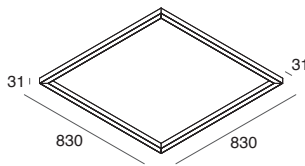

P-30 READY QUADRATO

PLAFONE / PARETE

Alimentatore elettronico incluso

P-30 READY SQUARE

CEILING MOUNTED / WALL MOUNTED

Electronic driver included

2700K

L (mm)	POWER	CODE	☐	FLUX	☐	☐	☐	FLUX
830x830	32W	1058C4._._	01	3767 lm	02	20	21	2962 lm

3000K

L (mm)	POWER	CODE	☐	FLUX	☐	☐	☐	FLUX
830x830	32W	103337._._	01	4008 lm	02	20	21	3152 lm

4000K

L (mm)	POWER	CODE	☐	FLUX	☐	☐	☐	FLUX
830x830	32W	103338._._	01	4240 lm	02	20	21	3336 lm