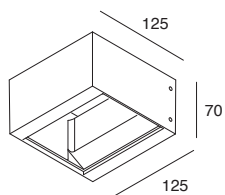

DROP FLAT

Appliche LED monoemissione.
Corpo in lega di alluminio
verniciato a polvere.
Alimentazione elettronica integrata
220-240V 50/60Hz.

LED applique, single emission.
Body in powder-coated
aluminium alloy.
Integrated electronic power
supply 220-240V 50/60Hz.