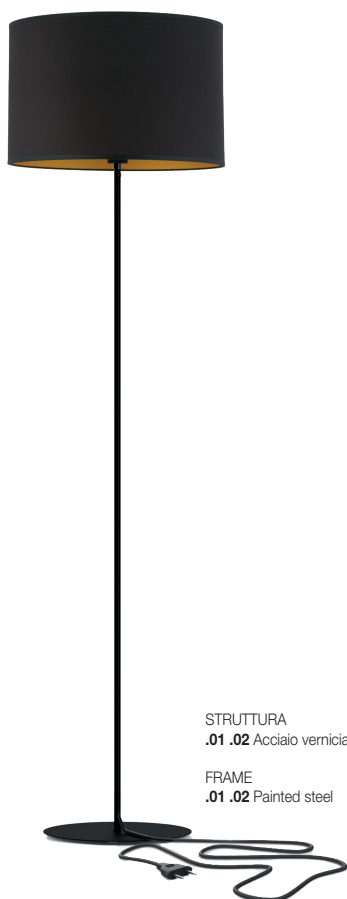

TINY PT

Piantana composta da stelo con portalampada su base rotonda, combinabile con paralume in velluto verde, blu o rosa, o in tessuto bianco/bianco o nero/oro. Interruttore a pedale.

Floor lamp composed of stem with lamp holder on round base, combinable with shade in green, blue or pink velvet, or in white/white or black/gold fabric. Foot switch.

MADE IN
EU

5
anni
years

COLLEZIONE TINY | TINY COLLECTION

TINY PT
Pg 66

TINY TL
Pg 78

PRODOTTO
FIXTURE

PARALUME
SHADE

MAINS

TINY PT

112701. __ 01 02

1x E27 LED max 25W

STRUTTURA
.01 .02 Acciaio verniciato

FRAME
.01 .02 Painted steel

ACCESSORI OBBLIGATORI MANDATORY ACCESSORIES

Paralume / Shade

112911. __ 25 26

112911. __ 27 28 29

PARALUME
.25 Tessuto bianco, interno bianco

SHADE
.25 White canvas, inside white

PARALUME
.26 Tessuto nero, interno oro

SHADE
.26 Black canvas, inside gold

PARALUME
.27 Velluto rosa, interno bianco