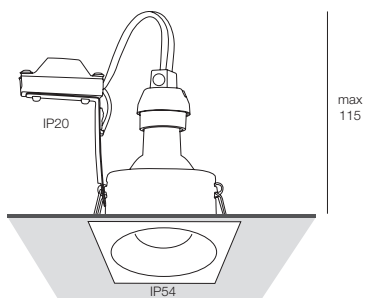

MIND

Faretto IP54 tondo o quadrato per installazione ad incasso su controsoffitto in cartongesso o pannelli con struttura a vista. Con cornice in battuta in alluminio verniciato bianco o nero e vetro trasparente.

Round or square IP54 downlight for recessed installation on plasterboard or exposed grid ceiling. Made of white or black painted aluminium frame and transparent glass.

MAINS IP20
IP54

.01 .02 Alluminio verniciato,
Schermo in vetro

.01 .02 Painted aluminium,
Glass screen

max
115

Ø85

MIND TONDO / MIND ROUND

112101. __ 01 02

1x GU10 LED max 10W Ø51mm H55mm

MAINS IP20
IP54

.01 .02 Alluminio verniciato,
Schermo in vetro

.01 .02 Painted aluminium,
Glass screen

max
115

85

85

MIND QUADRATO / MIND SQUARE

112102. __ 01 02

1x GU10 LED max 10W Ø51mm H55mm