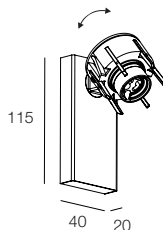

HONEY PL
Pg 38

HONEY IN
Pg 46

HONEY PR
Pg 56

HONEY PT
Pg 64

HONEY TL
Pg 74

PRODOTTO
FIXTURE

CORPO PER SPOT
SPOT BODY

ACCESSORI OPZIONALI
OPTIONAL ACCESSORIES

HONEY PR

112408. __ 01 02

1x GU10 LED max 10W Ø51mm H55mm

ACCESSORI OBBLIGATORI

MANDATORY ACCESSORIES

Corpo per spot / Spot body

112909. __ 01 02

112909. __ 16