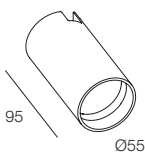

HONEY PL
Pg 38

HONEY IN
Pg 46

HONEY PR
Pg 56

HONEY PT
Pg 64

HONEY TL
Pg 74

PRODOTTO
FIXTURE

CORPO PER SPOT
SPOT BODY

ACCESSORI OPZIONALI
OPTIONAL ACCESSORIES

HONEY PR

112408. __ 01 02

1x GU10 LED max 10W Ø51mm H55mm

ACCESSORI OBBLIGATORI

MANDATORY ACCESSORIES

Corpo per spot / Spot body

112909. __ 01 02

112909. __ 16