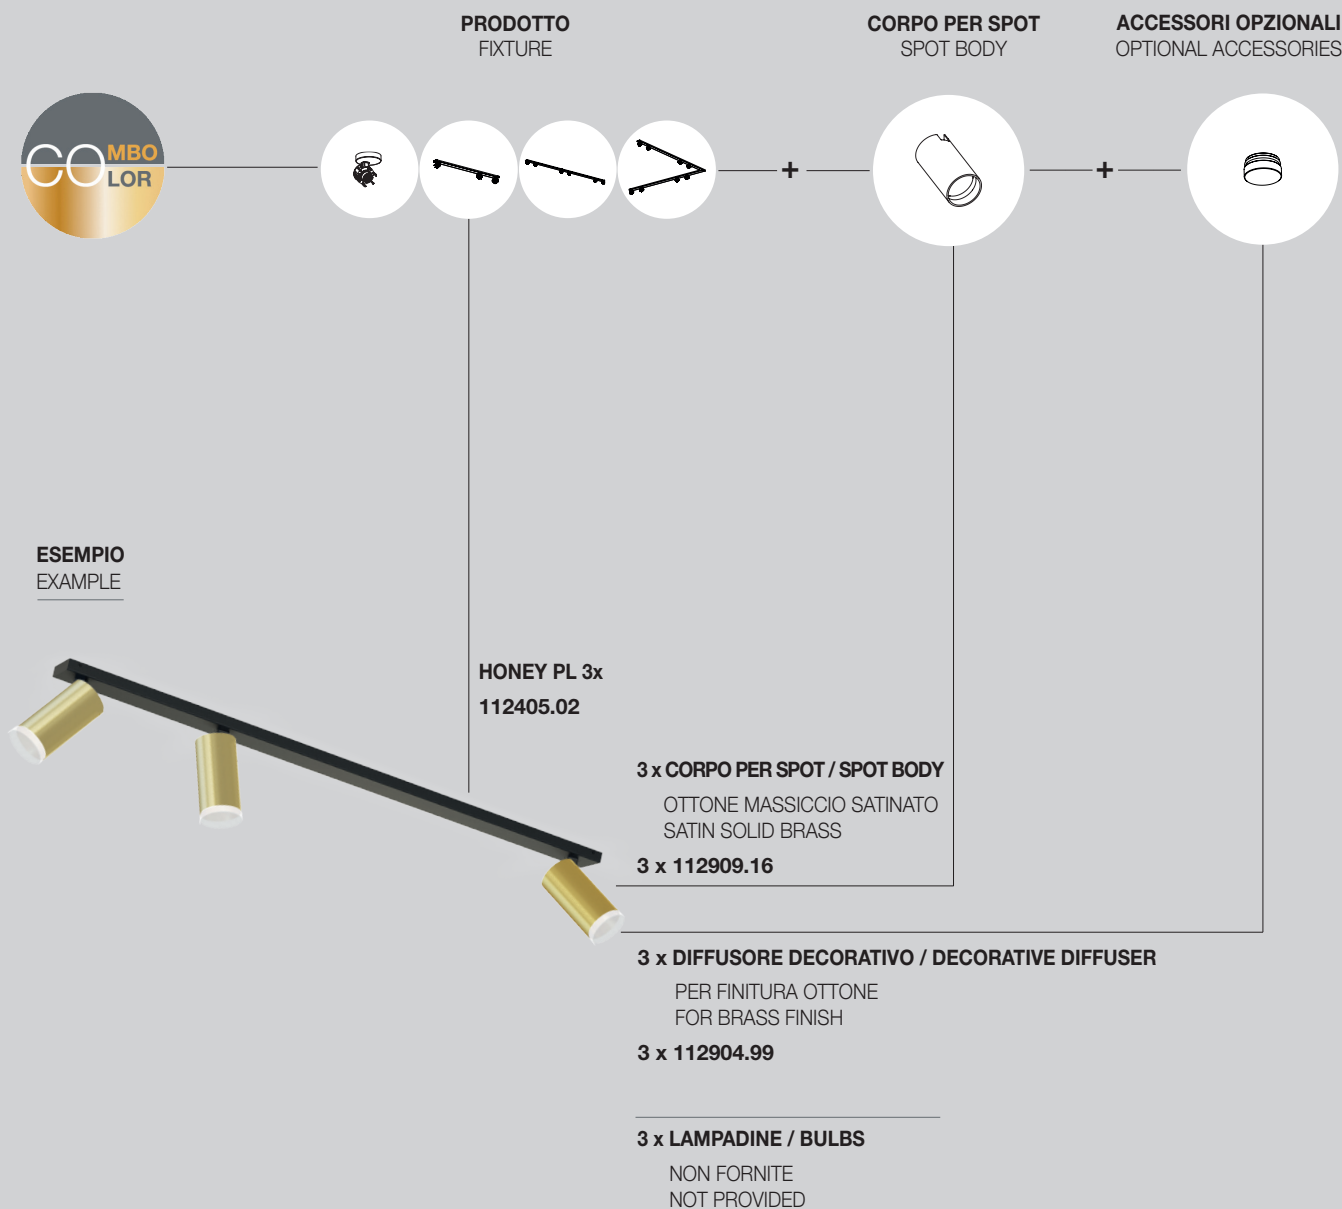

HONEY PL

Prodotto per installazione a plafone composto da spot orientabili combinabili con base circolare per spot singolo, oppure con profili lineari per spot multipli. Corpo in acciaio verniciato oppure in ottone massiccio satinato.

Surface mounted installation fixture composed of adjustable spots that can be combined with a circular base for single spot, or with linear profiles for multiple spots. Body in painted steel or satin solid brass.

COMBO COLOR: Scegli il corpo e gli accessori combinando i colori
COMBO COLOR: Choose the body and accessories by combining colors

HONEY PL

MAINS

BASE
.01 .02 Acciaio verniciato texturizzato

BASE
.01 .02 Texturized painted steel

1x GU10 LED max 10W Ø51mm H55mm

HONEY PL 3x

112405.__ **01 02**

Da combinare con 3 corpi per spot / To combine with 3 spot bodies

3x GU10 LED max 10W Ø51mm H55mm

HONEY PL 6x

112406.__ **01 02**

Da combinare con 6 corpi per spot / To combine with 6 spot bodies