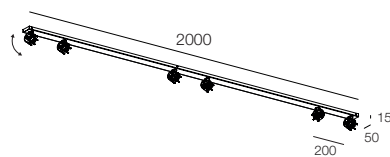

HONEY PL 6x

112406.__ **01 02**

Da combinare con 6 corpi per spot / To combine with 6 spot bodies

6x GU10 LED max 10W Ø51mm H55mm