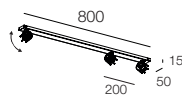

1x GU10 LED max 10W Ø51mm H55mm

HONEY PL 3x

112405.__ **01 02**

Da combinare con 3 corpi per spot / To combine with 3 spot bodies

3x GU10 LED max 10W Ø51mm H55mm

HONEY PL 6x

112406.__ **01 02**

Da combinare con 6 corpi per spot / To combine with 6 spot bodies