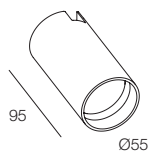

1x GU10 LED max 10W Ø51mm H55mm

HONEY PL 3x

112405.__ **01 02**

Da combinare con 3 corpi per spot / To combine with 3 spot bodies

3x GU10 LED max 10W Ø51mm H55mm

HONEY PL 6x

112406.__ **01 02**

Da combinare con 6 corpi per spot / To combine with 6 spot bodies

6x GU10 LED max 10W Ø51mm H55mm

HONEY PL 8x ANGOLARE / 8x CORNER

112407.__ **01 02**

Da combinare con 8 corpi per spot / To combine with 8 spot bodies

8x GU10 LED max 10W Ø51mm H55mm

ACCESSORI OBBLIGATORI MANDATORY ACCESSORIES