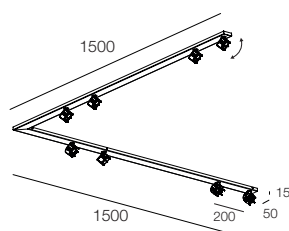

6x GU10 LED max 10W Ø51mm H55mm

HONEY PL 8x ANGOLARE / 8x CORNER

112407.__ **01 02**

Da combinare con 8 corpi per spot / To combine with 8 spot bodies

8x GU10 LED max 10W Ø51mm H55mm

ACCESSORI OBBLIGATORI MANDATORY ACCESSORIES