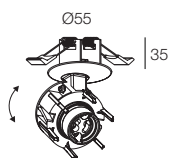

## HONEY IN

112404. \_\_ 01 02

1x GU10 LED max 10W Ø51mm H55mm