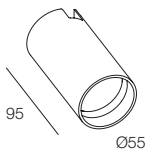

ACCESSORI OBBLIGATORI

MANDATORY ACCESSORIES

Corpo per spot / Spot body

112909. __ 01 02

112909. __ 16