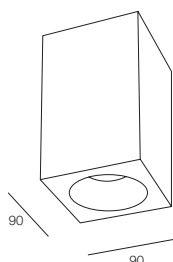

GECO

Apparecchio IP54 per installazione a plafone, di forma tonda o quadrata. Corpo in alluminio verniciato bianco o nero e schermo in vetro trasparente.

IP54 fixture for surface mounted installation, round or square shape. Body made of white or black painted aluminium and transparent glass screen.

MAINS

IP
54.01 .02 Alluminio verniciato,
Schermo in vetro.01 .02 Painted aluminium,
Glass screen

GECO TONDO / GECO ROUND

**112001. __ 01 02**
 1x GU10 LED max 10W Ø51mm H55mm

135

Ø85

MAINS

IP
54.01 .02 Alluminio verniciato,
Schermo in vetro.01 .02 Painted aluminium,
Glass screen

GECO QUADRATO / GECO SQUARE

**112002. __ 01 02**
 1x GU10 LED max 10W Ø51mm H55mm

135

90

90