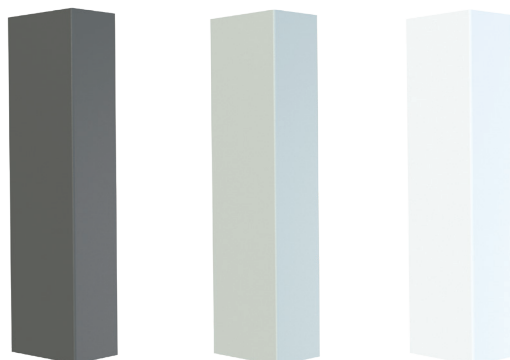

CUBRIK

Applique rettangolare a luce radente diretta ed indiretta in acciaio verniciato in bianco, nero, grigio chiaro o grigio scuro, disponibile in due dimensioni.

Rectangular wall lamp with direct and indirect grazing light made of white, black, light grey or dark grey painted steel, available in two sizes.

MAINS

.01 .23 .24 Acciaio verniciato
.01 .23 .24 Painted steel

CUBRIK 55

112502. __ 01 23 24

2x GU10 LED max 10W Ø51mm H55mm

MAINS

.01 .23 .24 Acciaio verniciato
.01 .23 .24 Painted steel

CUBRIK 110