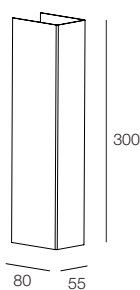

CUBRIK

Applique rettangolare a luce radente diretta ed indiretta in acciaio verniciato in bianco, nero, grigio chiaro o grigio scuro, disponibile in due dimensioni.

Rectangular wall lamp with direct and indirect grazing light made of white, black, light grey or dark grey painted steel, available in two sizes.

MAINS

.01 .23 .24 Acciaio verniciato
.01 .23 .24 Painted steel

CUBRIK 55

112502. __ 01 23 24

2x GU10 LED max 10W Ø51mm H55mm

MAINS

.01 .23 .24 Acciaio verniciato
.01 .23 .24 Painted steel

CUBRIK 110

112501. __ 01 23 24

2x GU10 LED max 10W Ø51mm H55mm