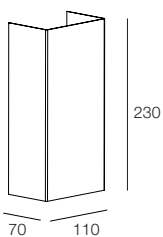

CUBRIK

Applique rettangolare a luce radente diretta ed indiretta in acciaio verniciato in bianco, nero, grigio chiaro o grigio scuro, disponibile in due dimensioni.

Rectangular wall lamp with direct and indirect grazing light made of white, black, light grey or dark grey painted steel, available in two sizes.

MAINS

.01 .23 .24 Acciaio verniciato
.01 .23 .24 Painted steel

CUBRIK 55

112502. __ 01 23 24

2x GU10 LED max 10W Ø51mm H55mm

MAINS

.01 .23 .24 Acciaio verniciato
.01 .23 .24 Painted steel

CUBRIK 110

112501. __ 01 23 24

2x GU10 LED max 10W Ø51mm H55mm