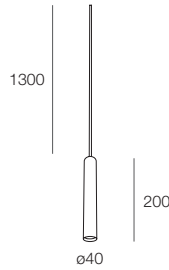

## CREATE YOUR COLLINS

**COMBO COLOR: Scegli il corpo e gli accessori combinando i colori**  
**COMBO COLOR: Choose the body and accessories by combining colors**

CAVO  
lunghezza regolabile  
.01 Guaina bianca  
.02 .23 .24 .16 Guaina nera

CABLE  
adjustable length  
.01 White sheath  
.02 .23 .24 .16 Black sheath

.01 .02 .23 .24 Acciaio verniciato texturizzato  
.16 Ottone massiccio satinato

.01 .02 .23 .24 Texturized painted steel  
.16 Satin solid brass

111804. \_\_ 16

1x GU10 LED max 10W Ø51mm H55mm

Ø 55mm

**112903.99**

Per bianco, nero, grigio dark e grigio light / For white, black, dark grey and light grey

**112904.99**

Per ottone / For brass