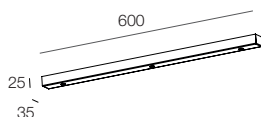

ACCESSORI OBBLIGATORI MANDATORY ACCESSORIES

Rosoni / Canopies

1x plafone / 1x ceiling

112905. __ 01 02 23 24

Da combinare con 1 Collins SP / To combine with 1 Collins SP

1x incasso / 1x recessed

112906. __ 01 02 23 24

Da combinare con 1 Collins SP / To combine with 1 Collins SP

3x lineare / 3x linear

112907. __ 01 02 23 24

Da combinare con 3 Collins SP / To combine with 3 Collins SP

3x circolare / 3x round

112908. __ 01 02 23 24

Da combinare con 3 Collins SP / To combine with 3 Collins SP

ROSONI

.01 .02 .23 .24 Acciaio verniciato

CANOPIES

.01 .02 .23 .24 Painted steel

Ø 40mm

112901.99

Per bianco, nero, grigio dark e grigio light / For white, black, dark grey and light grey

Ø 55mm

112903.99

Per bianco, nero, grigio dark e grigio light / For white, black, dark grey and light grey

112904.99

Per ottone / For brass