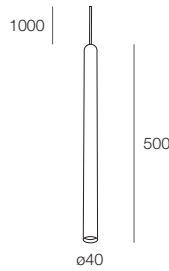

CABLE  
adjustable length  
.01 White sheath  
.02 .23 .24 .16 Black sheath

.01 .02 .23 .24 Acciaio verniciato texturizzato  
.16 Ottone massiccio satinato

.01 .02 .23 .24 Texturized painted steel  
.16 Satin solid brass

COLLINS SP Ø40

L 200mm

111801. \_\_ 01 02 23 24

111801. \_\_ 16

1x GU10 MINI LED max 10W Ø35mm H46mm

L 500mm

111802. \_\_ 01 02 23 24

111802. \_\_ 16

1x GU10 MINI LED max 10W Ø35mm H46mm

COLLINS SP Ø55

L 200mm

111803. \_\_ 01 02 23 24

111803. \_\_ 16

1x GU10 LED max 10W Ø51mm H55mm

L 500mm

111804. \_\_ 01 02 23 24

Ø 55mm

**112903.99**

Per bianco, nero, grigio dark e grigio light / For white, black, dark grey and light grey

**112904.99**

Per ottone / For brass