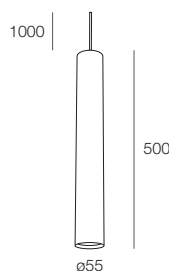

COLLINS SP Ø40

L 200mm

111801. \_\_ 01 02 23 24

111801. \_\_ 16

1x GU10 MINI LED max 10W Ø35mm H46mm

L 500mm

111802. \_\_ 01 02 23 24

111802. \_\_ 16

1x GU10 MINI LED max 10W Ø35mm H46mm

COLLINS SP Ø55

L 200mm

111803. \_\_ 01 02 23 24

111803. \_\_ 16

1x GU10 LED max 10W Ø51mm H55mm

L 500mm

111804. \_\_ 01 02 23 24

111804. \_\_ 16

1x GU10 LED max 10W Ø51mm H55mm

Ø 55mm

**112903.99**

Per bianco, nero, grigio dark e grigio light / For white, black, dark grey and light grey

**112904.99**

Per ottone / For brass