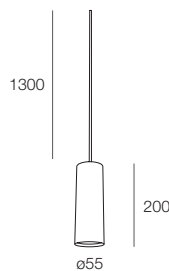

CABLE  
adjustable length  
.01 White sheath  
.02 .23 .24 .16 Black sheath

.01 .02 .23 .24 Acciaio verniciato texturizzato  
.16 Ottone massiccio satinato

.01 .02 .23 .24 Texturized painted steel  
.16 Satin solid brass

COLLINS SP Ø40

L 200mm

111801. \_\_ 01 02 23 24

111801. \_\_ 16

1x GU10 MINI LED max 10W Ø35mm H46mm

L 500mm

111802. \_\_ 01 02 23 24

111802. \_\_ 16

1x GU10 MINI LED max 10W Ø35mm H46mm

COLLINS SP Ø55

L 200mm

111803. \_\_ 01 02 23 24

111803. \_\_ 16

1x GU10 LED max 10W Ø51mm H55mm

L 500mm

111804. \_\_ 01 02 23 24

111804. \_\_ 16

1x GU10 LED max 10W Ø51mm H55mm