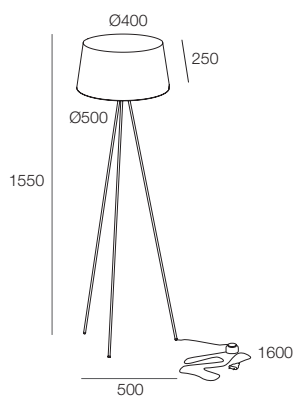

CHANEL PT

Piantana composta da supporto a tre steli convergenti con portalampana e paralume in tessuto nero/oro. Interruttore a pedale.

Floor lamp composed of a support with three converging stems with lamp holder and lampshade in black/gold fabric. Foot switch.

COLLEZIONE CHANEL | CHANEL COLLECTION

CHANEL PT
Pg 68

CHANEL TL
Pg 76

CHANEL PT

112601.26

1x E27 LED max 25W

PARALUME
.26 Tessuto nero,
interno oro

SHADE
.26 Black canvas,
inside gold

STRUTTURA
Acciaio verniciato nero

FRAME
Painted steel black