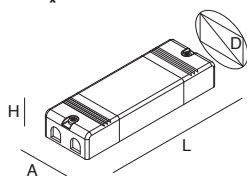

ALIMENTATORE ELETTRONICO
220-240V 50/60Hz

ELECTRONIC DRIVER
220-240V 50/60Hz

CODE	VERSION	D (mm)	A (mm)	H (mm)	L (mm)
* 107324.99		482 mm	54	44	30
105103.99		962 mm	91	85	31
105109.99		1440 mm	105	100	31

DALI-PUSH

CODE	VERSION	D (mm)	A (mm)	H (mm)	L (mm)
107325.99		482 mm	86	80	30
105104.99		962 mm	91	85	31
105110.99		1440 mm	105	100	31

HALOS MINI VERTICALE

**ACCESSORI PER INSTALLAZIONE CON ALIMENTAZIONE INTEGRATA
ACCESSORIES FOR INTEGRATED DRIVER MOUNTING**

ROSONE ALIMENTATO
Alimentazione integrata.

FEED CANOPY
Integrated driver.

CODE	FLUX	FLUX	FLUX	FLUX	VERSION
107326_	01	02	20	21	22 482 mm - 962 mm - 1440 mm

DALI-PUSH

CODE	FLUX	FLUX	FLUX	FLUX	VERSION
107329_	01	02	20	21	22 482 mm
107330_	01	02	20	21	22 962 mm - 1440 mm