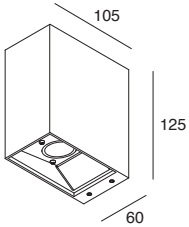

CRI>90 outdoor wall lamp with a pleasant visual comfort.

Novalux outdoor luminaire with narrow light beam in the single emission and double emission versions.

Body in aluminium alloy, painted white or anthracite grey, to suit different types of surfaces.