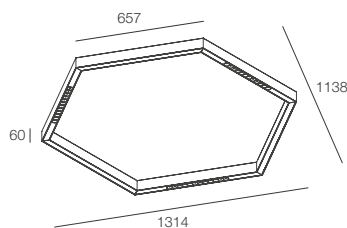

2700K	3000K	4000K	☐	☒	☒	☒
26W	2562 lm 113704._._	2697 lm 113705._._	2840 lm 113706._._	01	02	20	21

DALI-PUSH

	2700K	3000K	4000K	☐	☒	☒	☒
26W	2562 lm 113710._._	2697 lm 113711._._	2840 lm 113712._._	01	02	20	21

SIX MICRO OTTICHE

Riflettori in PC nero matt con lenti in PMMA inclusi.

SIX MICRO-OPTICS

Black matte finish PC reflectors with PMMA lenses included.