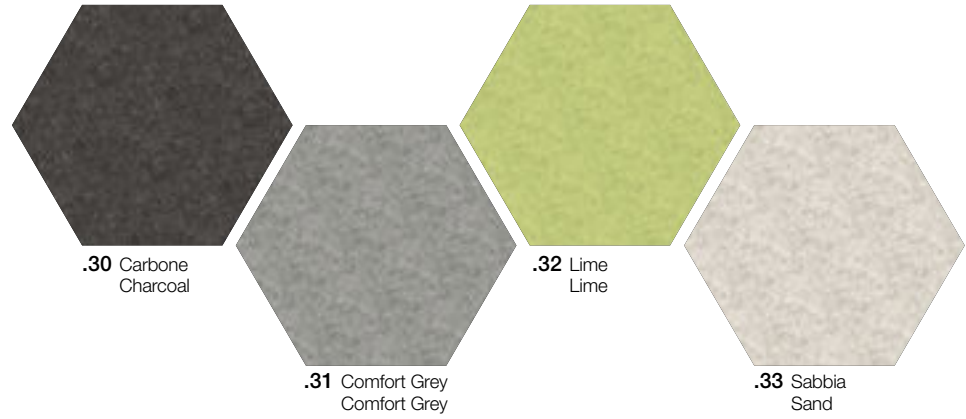

ACOUSTIC

SIX ACOUSTIC

ACCESSORI PER INSTALLAZIONE A SOSPENSIONE ACCESSORIES FOR SUSPENSION INSTALLATION

KIT CAVI DI SOSPENSIONE CON REGOLAZIONE DALL' ALTO (6 pz)
Regolabili, in acciaio con terminale in ottone cromato

	L (mm)
113713.99	3000

SUSPENSION CABLE KIT WITH TOP ADJUSTMENT (6 pcs)
Adjustable steel cables with chrome-plated brass terminals

KIT DI ALIMENTAZIONE PER SOSPENSIONE ROSONE CIRCOLARE
Cavo con guaina trasparente.

	□	■	■	■	L (mm)	Cavo / Cable (mm²)
109005...	01	02	20	21	3000	3x1,5
109007...	01	02	20	21	3000	5x1,5

POWER SUPPLY KIT FOR SUSPENSION ROUND CANOPY
Cable with transparent sheath.

KIT DI ALIMENTAZIONE PER SOSPENSIONE ROSONE QUADRATO
Cavo con guaina trasparente.

	□	■	■	■	L (mm)	Cavo / Cable (mm²)
109006...	01	02	20	21	3000	3x1,5
109008...	01	02	20	21	3000	5x1,5

POWER SUPPLY KIT FOR SUSPENSION SQUARE CANOPY
Cable with transparent sheath.