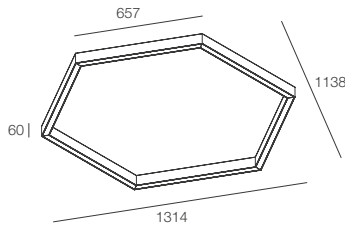

Direct-emission LED fixture for ceiling or suspended installation with appropriate accessories, composed of a SIX hexagonal profile and an acoustic panel composed of a 9mm lower layer of recycled PET felt and a 30mm upper layer of black polyester fiber. The felt panel is available in four material finishes: Charcoal, Comfort Grey, Lime, and Sand. Different colors are available upon request. Available in versions with an opal diffuser or micro-optics. Body made of extruded aluminum and canopy in die-cast aluminum, both powder-coated. Integrated electronic power supply within the profile, 220-240V 50-60Hz.