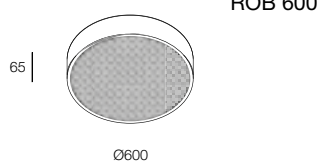

Circular LED fixture with direct/indirect emission for suspended, ceiling, or wall installation. Body made of powder-coated aluminum alloy and microprismatic PMMA diffuser. Equipped with internal selectors for color temperature selection (3000K/4000K) and for switching the indirect component on/off. The direct-only mode maintains a soft upward glow. Electronic driver 220-240V 50/60Hz ON/OFF or DALI/PUSH included; suspension accessories to be ordered separately.

ROB 450

	□	■	Ø (mm)	3000K-4000K
115001._	01	02	450	32W Vedi tabella flussi / See flux table

DALI-PUSH

	□	■	Ø (mm)	3000K-4000K
115003._	01	02	450	32W Vedi tabella flussi / See flux table

ROB 600

	□	■	Ø (mm)	3000K-4000K
115002._	01	02	600	62W Vedi tabella flussi / See flux table

DALI-PUSH

	□	■	Ø (mm)	3000K-4000K
115004._	01	02	600	62W Vedi tabella flussi / See flux table

Possibilità di montaggio a plafone e parete a filo superficie oppure con distanziamento di 15mm.

Can be mounted as a flush ceiling or wall fixture, or with a 15mm offset.