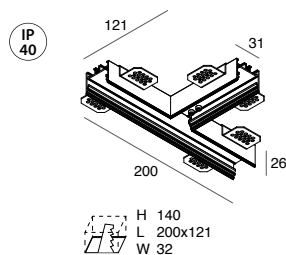

GIUNTO a T
per cartongesso di spessore 12,5 mm, kit di
giunzione incluso. Profilo cieco di chiusura
inferiore da ordinare a parte.

☐ ☒

103332. __ 01 02

T JUNCTION
for 12,5 mm plasterboard, junction kit included.
Upper and lower blind cover to be ordered
separately.