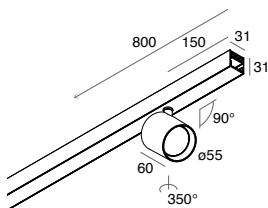

CEILING / SUSPENSION MOUNTED PROFILE

Top cover and bottom cover with spotlights included.