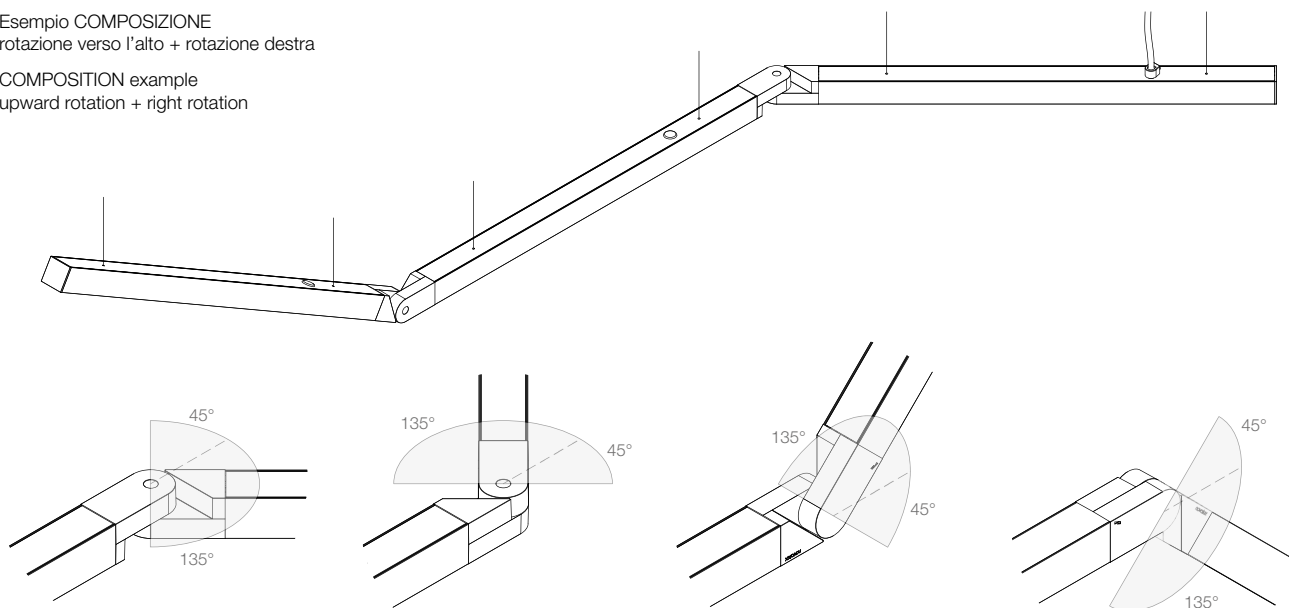

GIUNTO SNODATO
per composizioni a sospensione.

					Cavo / Cable
105853. __	01	02	20	21	3x1,5

ADJUSTABLE JUNCTION
for suspended compositions.

105854. __	01	02	20	21	Senza cavo - Without cable

Esempio COMPOSIZIONE
rotazione verso l'alto + rotazione destra

COMPOSITION example
upward rotation + right rotation