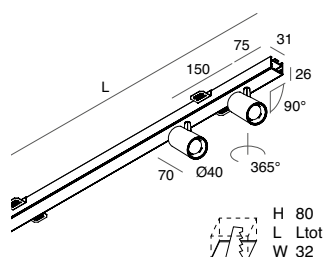

for 12,5mm plasterboard.  
Installation brackets included.

**2 SPOT MIR 2700K**

L (mm)	POWER	BEAM	FLUX	CODE	<input type="checkbox"/>	<input checked="" type="checkbox"/>
800	2x6W	20°	950 lm	<b>105867.____</b>	<b>01</b>	<b>02</b>
800	2x6W	40°	970 lm	<b>105868.____</b>	<b>01</b>	<b>02</b>