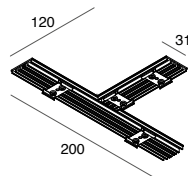

PROFILO DI CHIUSURA
per GIUNTO a T
molle incluse

☐ ☒

103333. __ 01 02

T JUNCTION COVER
springs included