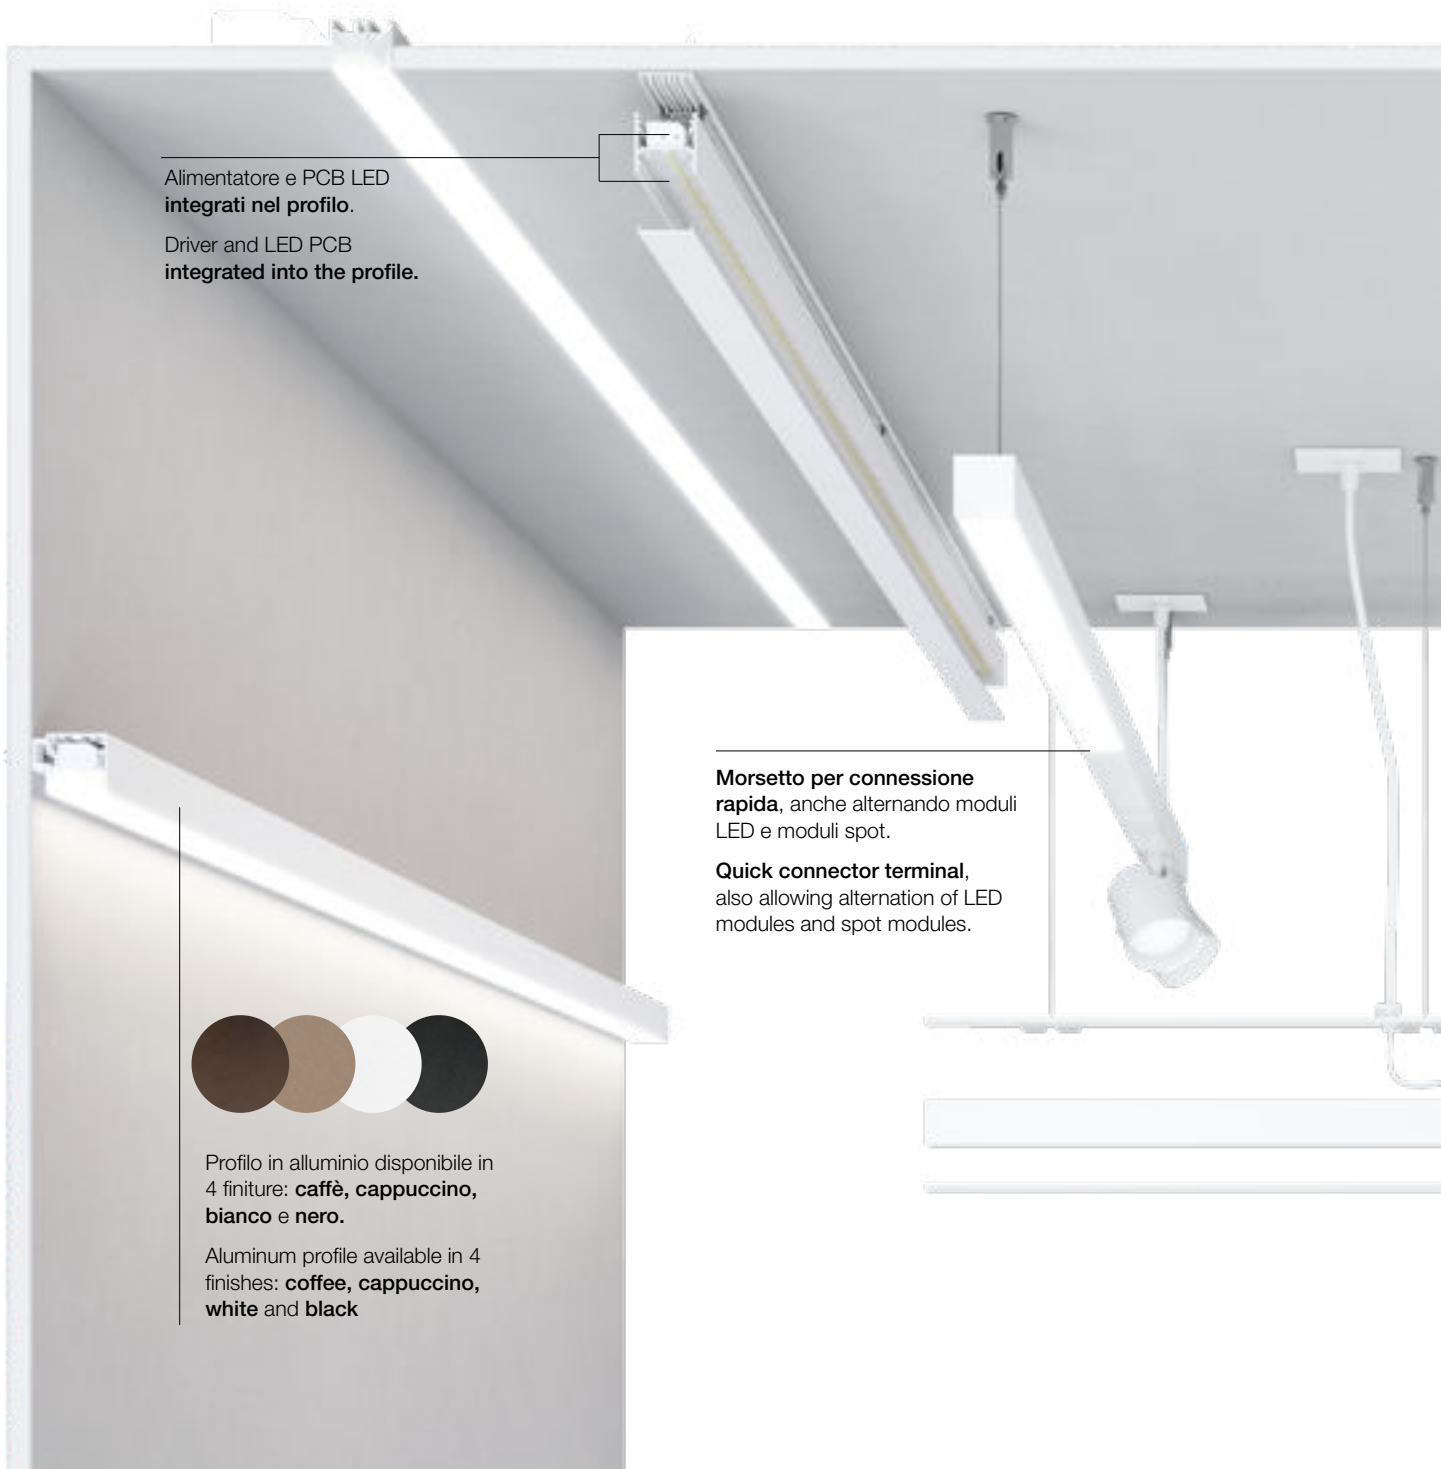

## 3x3 cm: COMPACT, VERSATILE, SIMPLY P-30

**PROFILO SPOT MIR**  
SPOT MIR PROFILE

**PROFILO SPOT GALA**  
SPOT GALA PROFILE

**PROFILO PCB**  
PCB PROFILE

### P-30 PCB

La soluzione professionale:  
profilo completo di LED PCB lineare o  
spot orientabili e alimentatore integrato.

The professional solution: profile complete  
with linear LED PCB or adjustable spots  
and integrated driver.