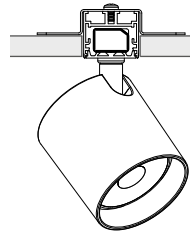

## PARETE WALL

PROFILO LED PARETE  
con alimentatore integrato

WALL MOUNTED  
LED PROFILE  
with integrated driver

+

Schermo diffusore  
Flush diffuser

+

Testate terminali  
End caps

## INCASSO RECESSED

PROFILO LED INCASSO  
con alimentatore remoto

RECESSED MOUNTED  
LED PROFILE  
with remote driver

+

Schermo diffusore  
Flush diffuser

+

Testate terminali per incasso  
End caps for recessed

PROFILO SPOT  
LED INCASSO  
con alimentatore integrato

RECESSED MOUNTED  
SPOT LED  
with integrated driver

+

Testate terminali per incasso  
End caps for recessed