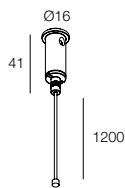

CAVO DI SOSPENSIONE (1 pz.)
in acciaio, regolabile.
Prevedere 3 pz. per profili L 2400 mm.

	L (mm)
103318.99	1200

SUSPENSION CABLE (1 pc)
adjustable, made of steel.
Provide 3 pcs for profiles L 2400 mm.

KIT DI ALIMENTAZIONE PER SOSPENSIONE
Rosone ad incasso in controsoffitto di spessore
da 5 a 15 mm. Cavo con guaina in tinta per
bianco o nero e trasparente per caffè e cap-
puccino.

					L (mm)	Cavo / Cable (mm²)
103319. __	01	02	20	21	1200	3x0,75

POWER SUPPLY FOR SUSPENSION
Recessed ceiling mounted canopy for thickness
from 5 up to 15 mm. Cable with matching
sheath for white or black and transparent for
caffè e cappuccino.

KIT DI ALIMENTAZIONE PER SOSPENSIONE
Rosone a plafone.
Cavo con guaina in tinta per bianco o nero e
trasparente per caffè e cappuccino.

					L (mm)	Cavo / Cable (mm²)
103320. __	01	02	20	21	1200	3x0,75

POWER SUPPLY FOR SUSPENSION
Ceiling mounted canopy.
Cable with matching sheath for white or black
and transparent for caffè e cappuccino.

GIUNTO SNODATO
per composizioni a sospensione.

					Cavo / Cable
105853. __	01	02	20	21	3x1,5

ADJUSTABLE JUNCTION
for suspended compositions.

105854. __	01	02	20	21	Senza cavo - Without cable

Esempio COMPOSIZIONE
rotazione verso l'alto + rotazione destra

COMPOSITION example
upward rotation + right rotation