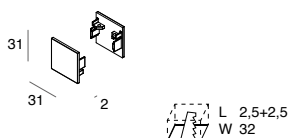

TESTATE TERMINALI (2 pz.)

☐ ☒

END CAPS (2 pcs)

103316. __ 01 02