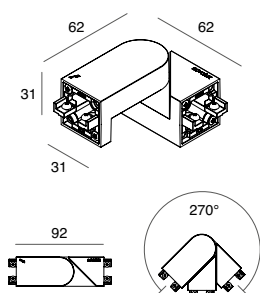

					L (mm)	Cavo / Cable (mm <sup>2</sup> )
<b>103320. __</b>	<b>01</b>	<b>02</b>	<b>20</b>	<b>21</b>	1200	3x0,75

POWER SUPPLY FOR SUSPENSION  
Ceiling mounted canopy.  
Cable with matching sheath for white or black  
and transparent for caffè e cappuccino.