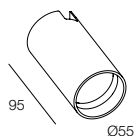

CORPO PER SPOT
Inserimento rapido a pressione sul portalampada

SPOT BODY
Quick press-fit on lamp holder

□ ■
112909. __ 01 02

■ ■
112909. __ 16

HONEY TL

ACCESSORI ACCESSORIES

DIFFUSORE DECORATIVO
Opzionale

DECORATIVE DIFFUSER
Optional

■ VERSION

112903.99 Bianco, nero / White, black

112904.99 Ottone / Brass

FLOOR/TABLE