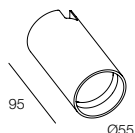

SPOT BODY

Quick press-fit on lamp holder

□ ■
112909. __ 01 02

■ ■
112909. __ 16

HONEY PT

ACCESSORI ACCESSORIES

DIFFUSORE DECORATIVO
Opzionale

DECORATIVE DIFFUSER
Optional

VERSION

112903.99 Bianco, nero / White, black

112904.99 Ottone / Brass