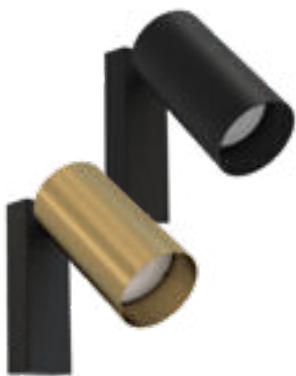

**COLLEZIONE HONEY | HONEY COLLECTION**

HONEY PL  
368

HONEY IN  
370

HONEY PR  
390

HONEY PT  
400

HONEY TL  
408

HONEY TR  
514

# HONEY PR

Applique con spot orientabile in acciaio verniciato texturizzato bianco o nero oppure in ottone massiccio satinato, combinabile con basetta rettangolare da parete con portalamпада, provvista di interruttore. Lampadine GU10 non fornite (max Ø51mm H55mm).

Applique with adjustable spot made of white or black texturized painted steel or satin solid brass, combinabile with rectangular wall base with lamp holder, equipped with switch. GU10 Bulbs not provided (max Ø51mm H55mm).