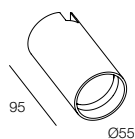

CORPO PER SPOT
Inserimento rapido a pressione
sul portalamпада

SPOT BODY
Quick press-fit on lamp holder

□ ■
112909. __ 01 02

■
112909. __ 16

HONEY PR

ACCESSORI ACCESSORIES

DIFFUSORE DECORATIVO
Opzionale

DECORATIVE DIFFUSER
Optional

VERSION

112903.99 Bianco, nero / White, black

112904.99 Ottone / Brass