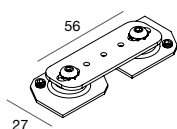

HALOS

ACCESSORI ACCESSORIES