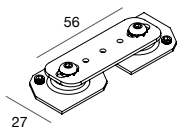

HALOS

ACCESSORI

ACCESSORIES

KIT DI GIUNZIONE MECCANICA
In acciaio verniciato.
Solo per installazione a
sospensione.

MECHANICAL JUNCTION KIT
In painted steel.
For suspension installation only.

□ ■
109809_ 01 02