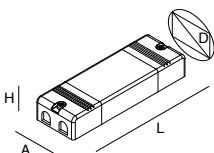

ALIMENTATORE ELETTRONICO
230-240V 50/60 Hz
Per versioni 962mm e 1440mm.

D (mm) A (mm) H (mm) L (mm)

105147.99 105 100 31 235

ELECTRONIC DRIVER
230-240V 50/60 Hz
Suitable for both versions 962mm
and 1440mm.

DALI-PUSH

D (mm) A (mm) H (mm) L (mm)

105148.99 105 100 31 235