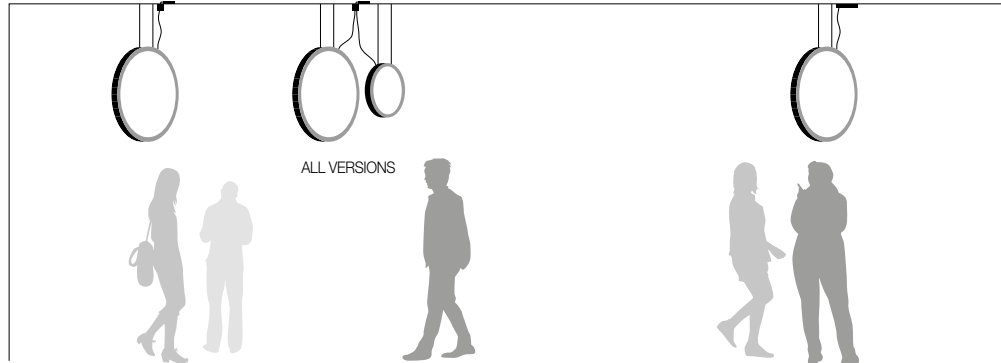

HALOS MINI VERTICALE

Emissione interna
Internal emission

- ☐ .01 Bianco - White
- ☒ .02 Nero - Black
- ☒ .20 Caffè
- ☒ .21 Cappuccino
- ☒ .22 Oro - Gold

DRIVER REMOTO | REMOTE DRIVER