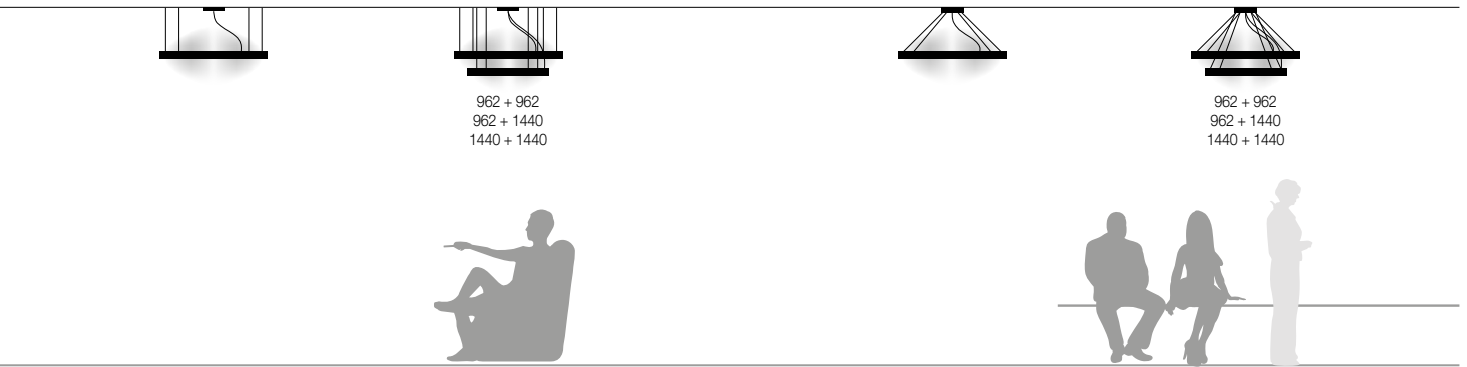

DRIVER NEL ROSONE | DRIVER IN THE CANOPY