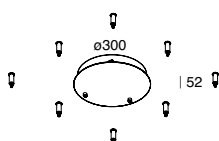

ROSONE PER CAVI PARALLELI
- PER INSTALLAZIONE DOPIA
ALIMENTAZIONE INTEGRATA
Per versioni 962mm e 1440mm.
2 kit sospensione e 2 cavi di alimentazione da ordinare a parte.

	☐	☒	☒	☒	☒
105155._	01	02	20	21	22

DALI-PUSH

	☐	☒	☒	☒	☒
105156._	01	02	20	21	22

CANOPY FOR PARALLEL CABLES
- FOR DOUBLE INSTALLATION
INTEGRATED DRIVER
Suitable for both versions 962mm and 1440mm.
Suspension kit and power cable to be ordered separately.