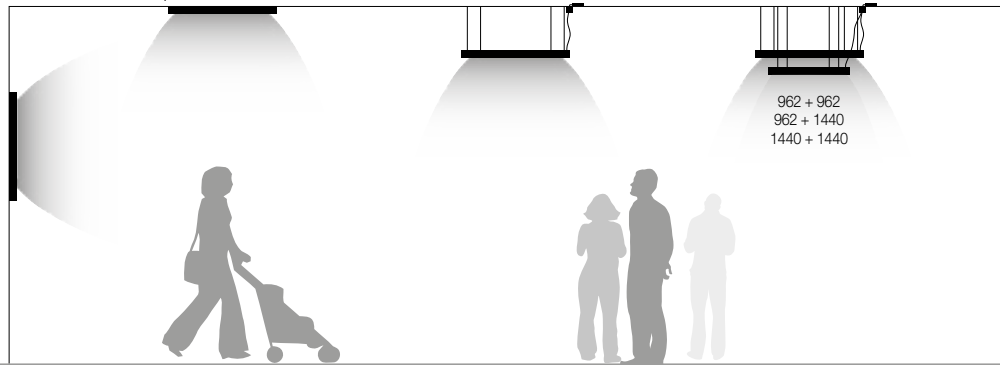

## HALOS

Emissione diretta  
Direct emission

Emissione interna  
Internal emission

- .01 Bianco - White
- .02 Nero - Black
- .20 Caffè
- .21 Cappuccino
- .22 Oro - Gold

DRIVER REMOTO | REMOTE DRIVER