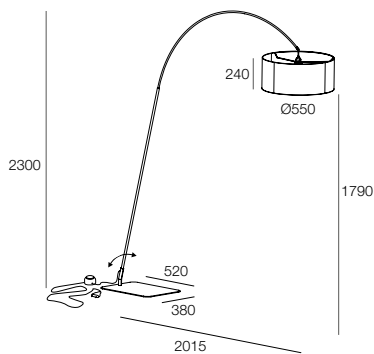

DIANA

DIANA

Piantana composta da stelo curvo in acciaio verniciato nero, orientabile su base rettangolare, con portalampada e paralume in tessuto nero esternamente e oro internamente. Interruttore a pedale. Lampadina E27 non fornita.

Floor lamp composed of curved black painted steel stem, that can be oriented on a rectangular base, with lamp holder and black fabric shade, gold on the inside. Equipped with footswitch. E27 Bulb not provided.