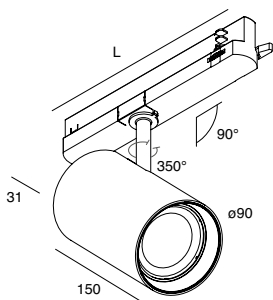

DALI 38W

	L (mm)		3000K	4000K	☐	☒
38W	230	38°	4221 lm	106115...	4433 lm	106117... .01 .02
DALI						
	L (mm)		3000K	4000K	☐	☒
38W	260	38°	4221 lm	106116...	4433 lm	106118... .01 .02