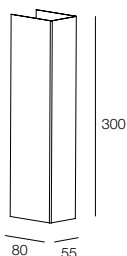

# CUBRIK

Appliche rettangolare a luce radente diretta ed indiretta in acciaio verniciato in bianco, grigio chiaro o grigio scuro, disponibile in due dimensioni. 2x GU10 max 10W Ø51mm H55mm non fornite.

Rectangular wall lamp with direct and indirect grazing light made of white, light grey or dark grey painted steel, available in two sizes. 2x GU10 max 10W Ø51mm H55mm not provided.

CUBRIK 55

112502. \_\_ 01 23 24 GU10 2x max 10W