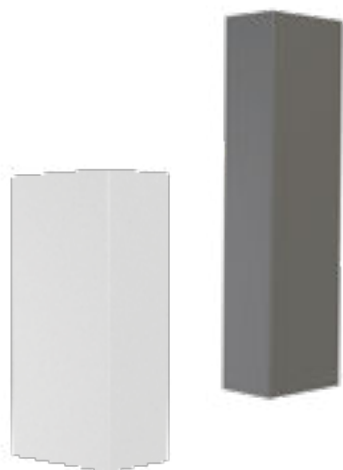

# CUBRIK

Appliche rettangolare a luce radente diretta ed indiretta in acciaio verniciato in bianco, grigio chiaro o grigio scuro, disponibile in due dimensioni. 2x GU10 max 10W Ø51mm H55mm non fornite.

Rectangular wall lamp with direct and indirect grazing light made of white, light grey or dark grey painted steel, available in two sizes. 2x GU10 max 10W Ø51mm H55mm not provided.

CUBRIK 55

112502. \_\_ 01 23 24 GU10 2x max 10W