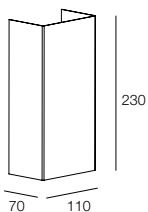

CUBRIK 110

112501. __ 01 23 24 GU10 2x max 10W