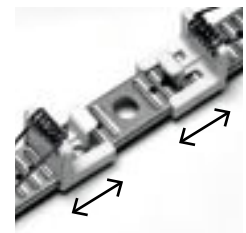

Molle regolabili per installazione a controsoffitto, removibili per installazione a plafone.

Adjustable springs for ceiling installation, removable for ceiling installation.