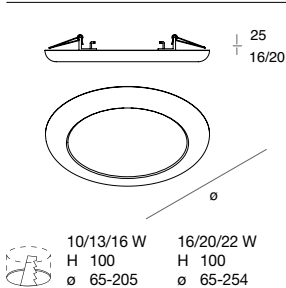

LED fixture for ceiling or recessed installation in false ceiling. Source color temperature, selectable with selector on the back of the fixture in 3000K, 4000K or 5400K. Two sizes are available, total power adjustable between three available. Polycarbonate body and diffuser screen in opal polystyrene. Steel installation bracket. Springs in harmonic steel for fastening to false ceiling thickness up to 15 mm, which allow adjustment according to the size of the recessed hole available. Electronic power supply included, integrated in the body of the fixture.

CREP TONDO
CREP ROUND

	Ø (mm)	H (mm)	□
10W / 13W / 16W	235	16	107501.01
16W / 20W / 22W	300	20	107503.01

Potenza e temperatura di colore delle sorgenti selezionabili con selettore	CREP Ø235mm			CREP Ø300mm				
	LED colour	10W	13W	16W	LED colour	16W	20W	22W
Power and source color temperature selectable with selector	3000K	1094	1387	1642	3000K	1682	2015	2191
	4000K	1173	1516	1826	4000K	1896	2252	2483
	5400K	1134	1447	1696	5400K	1749	2093	2280

CREP QUADRATO
CREP SQUARE

	L (mm)	H (mm)	□
10W / 13W / 16W	235	16	107502.01
16W / 20W / 22W	300	20	107504.01

Potenza e temperatura di colore delle sorgenti selezionabili con selettore	CREP L.235mm			CREP L.300mm				
	LED colour	10W	13W	16W	LED colour	16W	20W	22W
Power and source color temperature selectable with selector	3000K	1094	1387	1642	3000K	1709	2061	2233
	4000K	1173	1516	1826	4000K	1850	2260	2470
	5400K	1134	1447	1696	5400K	1800	2163	2325