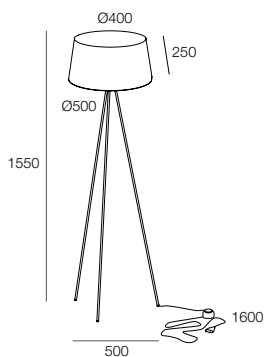

COLLEZIONE CHANEL | CHANEL COLLECTION

CHANEL PT
404

CHANEL TL
412

CHANEL PT

Plantana composta da struttura a tre steli convergenti in acciaio verniciato nero, con portalamada e paralume in tessuto nero esternamente e oro internamente. Interruttore a pedale. Lampadina E27 non fornita.

Floor lamp composed of a black painted steel frame with three converging stems, with lamp holder and lampshade in black fabric on the outside and gold on the inside. Equipped with footswitch. E27 Bulb not provided.