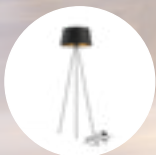

COLLEZIONE CHANEL | CHANEL COLLECTION

CHANEL PT
404

CHANEL TL
412

CHANEL PT

Plantana composta da struttura a tre steli convergenti in acciaio verniciato nero, con portalamada e paralume in tessuto nero esternamente e oro internamente. Interruttore a pedale. Lampadina E27 non fornita.

Floor lamp composed of a black painted steel frame with three converging stems, with lamp holder and lampshade in black fabric on the outside and gold on the inside. Equipped with footswitch. E27 Bulb not provided.