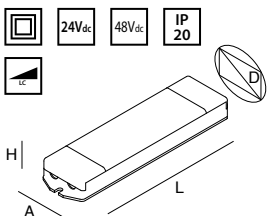

INTERFACCIA DI DIMMERAZIONE 24Vdc/48Vdc A TAGLIO DI FASE PER STRIP LED
Massimo carico 10A.
Da associare ad un alimentatore 24Vdc/48Vdc.

INTERFACE FOR DIMMING 24Vdc/48Vdc PHASE CUT FOR LED STRIP
Maximum load 10A.
To be associated with one driver 24Vdc/48Vdc.

	A (mm)	D (mm)	H (mm)	L (mm)
105923.99	36	41	20	140