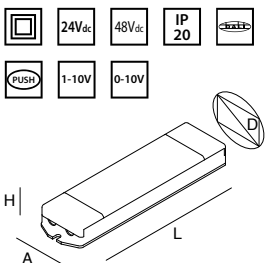

INTERFACCIA DI DIMMERAZIONE 24Vdc/48Vdc PER STRIP LED
Massimo carico 12Ax1 canale.
Da associare ad un alimentatore 24Vdc/48Vdc.

INTERFACE FOR DIMMING 24Vdc/48Vdc FOR STRIP LED
Maximum load 12Ax1CH.
To be associated with one driver 24Vdc/48Vdc.

	A (mm)	D (mm)	H (mm)	L (mm)
105914.99	38	44	25	164