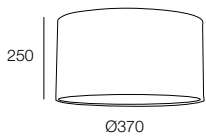

PARALUME

SHADE

112911. __ 25 26

112911. __ 27 28 29

FLOOR/TABLE