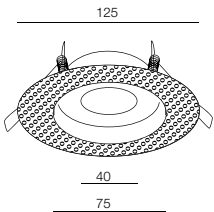

SPIRIT

Faretto IP54 tondo per installazione ad incasso su cartongesso o pannelli con struttura a vista, con cornice in battuta o a rasamento. Corpo in alluminio verniciato e schermo in vetro.

IP54 round spotlight for recessed installation on plasterboard or exposed grid ceiling, with frame or frameless. Body in painted aluminium, glass screen.

Ø83

SPIRIT FRAME

1x GU10 max 10W Ø51mm H55mm
non fornita

SPIRIT FRAME

1x GU10 max 10W Ø51mm H55mm
not provided

112302. __ 01 02 GU10 max 10W

125

40

75

SPIRIT FRAMELESS

1x GU10 max 10W Ø51mm H55mm
non fornita

SPIRIT FRAMELESS

1x GU10 max 10W Ø51mm H55mm
not provided

112301. __ 01 02 GU10 max 10W