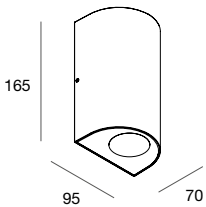

# SOAP

Applique IP65 monoemissione o biemissione per sorgenti LED a tensione di rete PAR16 GU10. Lampade (max 16W) non incluse con dimensioni consigliate D= 50mm H= 60mm max. Corpo in pressofusione di alluminio verniciata a polvere di colore antracite e vetri di protezione serigrafati.

IP65 single emission or biemission wall light for PAR16 GU10 mains voltage LED sources. Lamps (max 16W) not included with recommended dimensions D= 50mm H= 60mm max. Body in die-cast aluminium powder-coated anthracite and screen-printed protective glass.

**SOAP L**

EMISSION

Single	16W	GU10	<b>110003.94</b>
Double	16W	GU10	<b>110004.94</b>

**SOAP R**

EMISSION

Single	16W	GU10	<b>110001.94</b>
Double	16W	GU10	<b>110002.94</b>