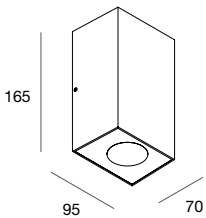

# SOAP

Applique IP65 monoemissione o biemissione per sorgenti LED a tensione di rete PAR16 GU10. Lampade (max 16W) non incluse con dimensioni consigliate D= 50mm H= 60mm max. Corpo in pressofusione di alluminio verniciata a polvere di colore antracite e vetri di protezione serigrafati.

IP65 single emission or biemission wall light for PAR16 GU10 mains voltage LED sources. Lamps (max 16W) not included with recommended dimensions D= 50mm H= 60mm max. Body in die-cast aluminium powder-coated anthracite and screen-printed protective glass.

**SOAP L**

EMISSION

Single	16W	GU10	<b>110003.94</b>
Double	16W	GU10	<b>110004.94</b>

**SOAP R**

EMISSION

Single	16W	GU10	<b>110001.94</b>
Double	16W	GU10	<b>110002.94</b>