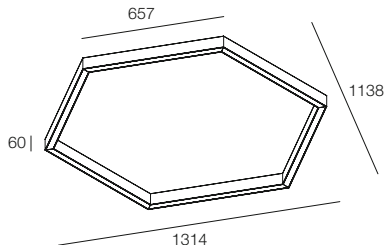

Direct-emission LED fixture for ceiling or suspended installation with appropriate accessories, composed of a SIX hexagonal profile and an acoustic panel composed of a 9mm lower layer of recycled PET felt and a 30mm upper layer of black polyester fiber. The felt panel is available in four material finishes: Charcoal, Comfort Grey, Lime, and Sand. Different colors are available upon request. Available in versions with an opal diffuser or micro-optics. Body made of extruded aluminum and canopy in die-cast aluminum, both powder-coated. Integrated electronic power supply within the profile, 220-240V 50-60Hz.