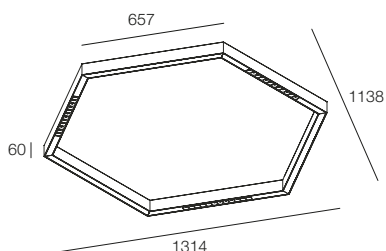

SIX OPAL

Power supply and opal PC diffuser included. Acoustic panel and suspension accessories to be ordered separately