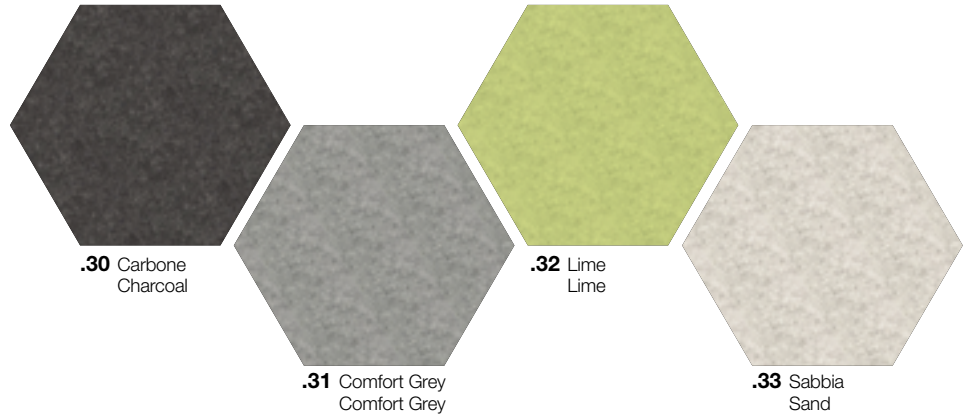

ACOUSTIC

SIX ACOUSTIC

**ACCESSORI PER INSTALLAZIONE A SOSPENSIONE
ACCESSORIES FOR SUSPENSION INSTALLATION**

KIT CAVI DI SOSPENSIONE CON REGOLAZIONE DALL' ALTO (6 pz)
Regolabili, in acciaio con terminale in ottone cromato

SUSPENSION CABLE KIT WITH TOP ADJUSTMENT (6 pcs)
Adjustable steel cables with chrome-plated brass terminals

	L (mm)
113713.99	3000

KIT DI ALIMENTAZIONE PER SOSPENSIONE ROSONE CIRCOLARE
Cavo con guaina trasparente.

POWER SUPPLY KIT FOR SUSPENSION ROUND CANOPY
Cable with transparent sheath.

			L (mm)	Cavo / Cable (mm²)
109005...	01	02	3000	3x1,5
109007...	01	02	3000	5x1,5

KIT DI ALIMENTAZIONE PER SOSPENSIONE ROSONE QUADRATO
Cavo con guaina trasparente.

POWER SUPPLY KIT FOR SUSPENSION SQUARE CANOPY
Cable with transparent sheath.

			L (mm)	Cavo / Cable (mm²)
109006...	01	02	3000	3x1,5
109008...	01	02	3000	5x1,5