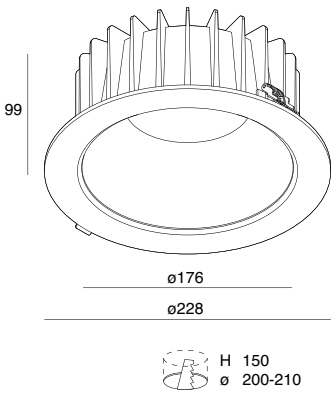

NIK TONDO 32W

NIK TONDO 32W
Riflettore
BIANCO

NIK ROUND 32W
WHITE
reflector

		3000K ☐		4000K ☐	
32W	24°	2910 lm	107913.01	3172 lm	107916.01
32W	36°	3006 lm	107914.01	3276 lm	107917.01
32W	60°	3041 lm	107915.01	3314 lm	107918.01

DALI-PUSH

		3000K ☐		4000K ☐	
32W	24°	2910 lm	107957.01	3172 lm	107960.01
32W	36°	3006 lm	107958.01	3276 lm	107961.01
32W	60°	3041 lm	107959.01	3314 lm	107962.01