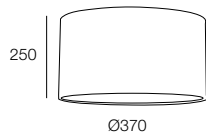

PARALUME

SHADE

112911. __ 25 26
112911. __ 27 28 29