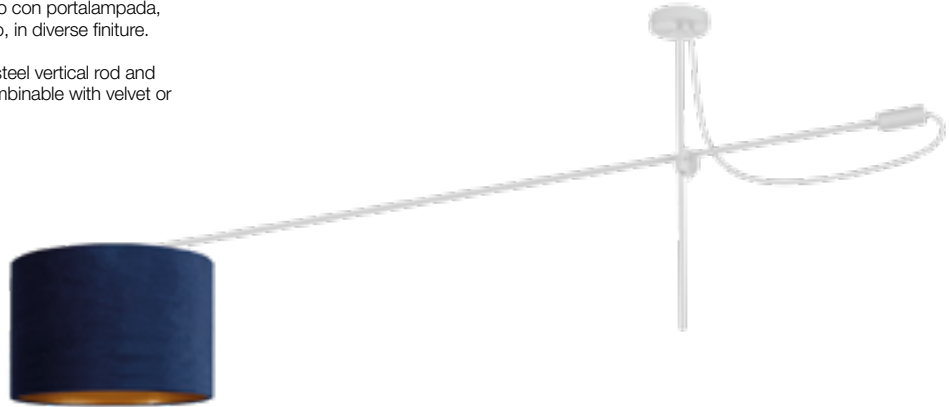

COLLEZIONE MISS | MISS COLLECTION

MISS PL
350

MISS PR
386

MISS SP
344

MISS PL

Apparecchio per installazione a plafone composto da asta verticale e braccio snodato regolabile in acciaio verniciato con portalampada, combinabile con paralume in velluto o in tessuto, in diverse finiture.

Surface mounted fixture composed of painted steel vertical rod and adjustable articulated arm with lamp holder, combinable with velvet or fabric lampshade, available in different finishes.

STRUTTURA

Da combinare con 1 paralume.
1x E27 max 25W non fornita.

111601. __ 01 02 E27 max 25W

FRAME

To combine with 1 shade.
1x E27 max 25W not provided.

PARALUME

SHADE

112911. __ 25 26
112911. __ 27 28 29

PARALUME
.25 Tessuto bianco, interno bianco

SHADE
.25 White canvas, inside white

PARALUME
.26 Tessuto nero, interno oro

SHADE
.26 Black canvas, inside gold

PARALUME
.27 Velluto rosa, interno bianco

SHADE
.27 Pink velvet, inside white

PARALUME
.28 Velluto blu, interno oro

SHADE
.28 Blue velvet, inside gold