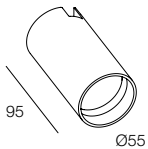

CORPO PER SPOT

Inserimento rapido a pressione sul portalamпада

SPOT BODY

Quick press-fit on lamp holder

☐ ☒ **112909.** __ 01 02

☒ **112909.** __ 16

HONEY PL

ACCESSORI ACCESSORIES

DIFFUSORE DECORATIVO
Opzionale

DECORATIVE DIFFUSER
Optional

VERSION

112903.99 Bianco, nero / White, black

112904.99 Ottone / Brass