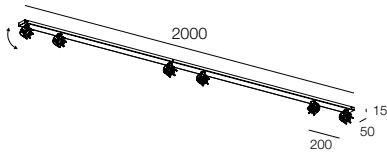

BASE LINEARE 6x

Portalamпада da combinare con 6 corpi per spot. 6x GU10 max 10W Ø51mm H55mm non fornite.

LINEAR BASE 6x

Lamp holder to combine with 6 spot bodies. 6x GU10 max 10W Ø51mm H55mm not provided.

☐ ☒ **112406.** __ 01 02 GU10 6x max 10W