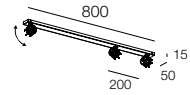

BASE LINEARE 3x

Portalamпада da combinare con 3 corpi per spot. 3x GU10 max 10W Ø51mm H55mm non fornite.

LINEAR BASE 3x

Lamp holder to combine with 3 spot bodies. 3x GU10 max 10W Ø51mm H55mm not provided.

☐ ☒ **112405.** __ 01 02 GU10 3x max 10W