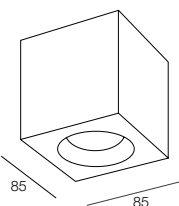

1x GU10 max 10W Ø51mm H55mm
non fornita

GECO ROUND

1x GU10 max 10W Ø51mm H55mm
not provided

112001. __ 01 02

GU10

max 10W

90

90

135

GECO QUADRATO

1x GU10 max 10W Ø51mm H55mm
non fornita

GECO SQUARE

1x GU10 max 10W Ø51mm H55mm
not provided

112002. __ 01 02

GU10

max 10W

NEW

GECO MINI

Apparecchio per installazione a plafone. Corpo in alluminio verniciato e schermo in vetro trasparente.

Ceiling-mounted fixture. Painted aluminum body and transparent glass diffuser.

85

85

85

GECO MINI

1x GU10 max 10W Ø51mm H55mm
non fornita

GECO MINI

1x GU10 max 10W Ø51mm H55mm
not provided

112003. __ 01 02

GU10

max 10W