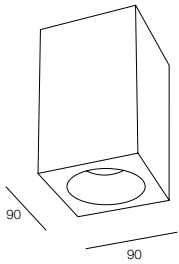

GECO

Apparecchio per installazione a plafone. Corpo in alluminio verniciato e schermo in vetro trasparente.

Ceiling-mounted fixture. Painted aluminum body and transparent glass diffuser.

Ø85

135

GECO TONDO

1x GU10 max 10W Ø51mm H55mm
non fornita

GECO ROUND

1x GU10 max 10W Ø51mm H55mm
not provided

112001. __ 01 02

GU10

max 10W

90

90

135

GECO QUADRATO

1x GU10 max 10W Ø51mm H55mm
non fornita

GECO SQUARE

1x GU10 max 10W Ø51mm H55mm
not provided

112002. __ 01 02

GU10

max 10W