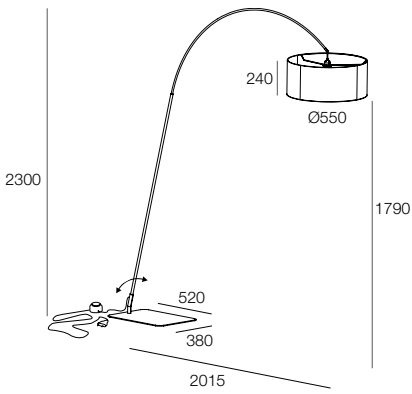

# DIANA

Piantana composta da stelo curvo in acciaio verniciato nero, orientabile su base rettangolare, con portalampada e paralume in tessuto nero esternamente e oro internamente. Interruttore a pedale.

Floor lamp composed of curved black painted steel stem, that can be oriented on a rectangular base, with lamp holder and black fabric shade, gold on the inside. Equipped with footswitch.

## DIANA

1x E27 max 25W  
non fornita.

1x E27 max 25W  
not provided.

112801.26

E27

max 25W