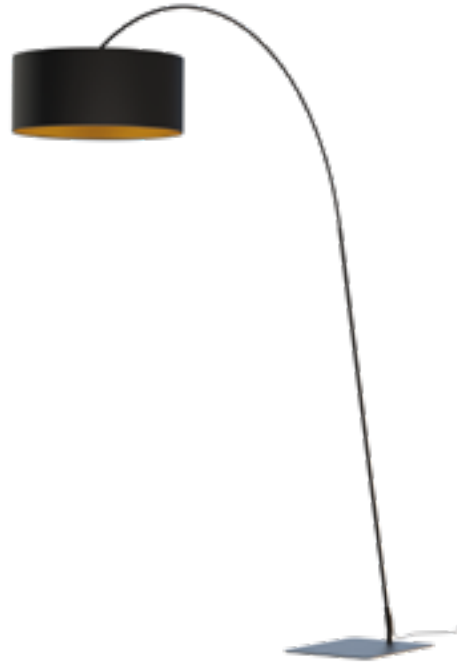

# DIANA

Piantana composta da stelo curvo in acciaio verniciato nero, orientabile su base rettangolare, con portalampada e paralume in tessuto nero esternamente e oro internamente. Interruttore a pedale.

Floor lamp composed of curved black painted steel stem, that can be oriented on a rectangular base, with lamp holder and black fabric shade, gold on the inside. Equipped with footswitch.

## DIANA

1x E27 max 25W  
non fornita.

1x E27 max 25W  
not provided.

112801.26

E27

max 25W